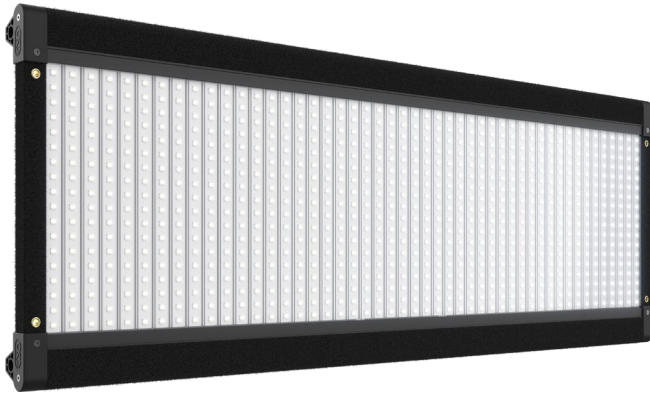

FreeStyle Air

Photometrics

6500 Kelvin												
Feet	2	4	6	8	10	12	14	16	18	20		
Foot Candles	663	212	98	56	37	26	19	15	12	10		
Meters	0.5	1	1.5	2	2.5	3	3.5	4	4.5	5	5.5	6
Lux	9920	3270	1540	895	578	406	303	234	188	152	128	110

Specifications

Fixture Specifications

- Kelvin Range: 2500~9900
- Dimming Range: 100%~1%
- IP Rating: IP20
- Dimensions: 39.5 x 2 x 13" (100 x 5 x 33cm)
- Weight: 5 lb (2Kg)

Controller Specifications

- Controller: LED-140X
- Input Voltage VAC: 100~240VAC, 50/60Hz, 100W
- Amps VAC: 1.25A at 120VAC, 0.65A at 230VAC
- Input Voltage VDC: 18~36VDC, 150W
- Amps VDC: 6.25A at 24VDC
- Kelvin Range: 2500~9900
- Dimming Range: 100%~1%
- Dimensions: 9.5 x 7.5 x 2.5" (24 x 19 x 6.5cm)
- Weight: 4.5 lb (2Kg)

The FreeStyle Air arrives ready to take its place as a lightweight accessory that integrates seamlessly with existing FreeStyle systems. Compatible with FreeStyle mounts, extension cables and LED-140 & LED-150 Series controllers, this portable thin profile panel offers the advantages of easy deployment and favorable cost of ownership to current FreeStyle owners and operators.

In addition to a twist-on mount for light stands, and corner bumpers for 4-point hangs, the FreeStyle Air comes with eyelets to simplify overhead and other surface attachment. Its rigid construction prevents any flex when handling and safeguards the integrity of its components. Usable LED life is extended with a proven passively-cooled design that ensures color and luminosity remain stable over the rated life of the LEDs.