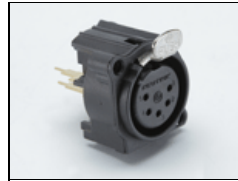

ZIP-415P-230U
ParaZip 415 DMX Pole-Op, Univ 230U

Spare Parts

1060028
Resvar 10K 0.1W Linear

1270305
CT-Xlr-Panel-Male-5-Pin

1270325
CT-Xlr-Panel-Female-5-Pin

1270356
CT-IEC Snap-In Inlet Fuseholder

1290016
SW-Toggle-Miniature-DPDT-6A

1290023
SW-Wheel-3-Section-w/Lens

1290063
Switch Rocker Oval SPST 10A 250V Red

1300019
FU-5X20-Cer-Sloblow-3.15A/250V for 1270356 (2 required)

1380014
Lampholder-Compact-2G11

2240023
Knob Rnd Collet 6mm X 14.5mm Blk

2240024
Knob Nut Cover 14.5mm Blk

2240025
Knob Cap 14.5mm Yel w/Wht Line

5240026
ParaZip Yoke Bracket.

6800220
DMX Motherboard - Model 220

6800225
Pws 5V 4W

6800226
Dmx Jacks Connector Back

6800524
DV4 Ballast Board

7010012
No longer available
ParaZip 400/415 Pole Yoke Assembly

GFR-Z4
No longer available
ParaZip 415 Gel Frame

LVR-Z490-P
ParaZip 415 Louver/HP, 90°

PRT-SC200
Screws for Ballast/ DMX
Lid (100PK)

PWC-L12/230
IEC Lock Power Cable,
12ft 230VAC