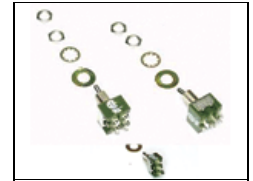

ZIP-415P-230U
ParaZip 415 DMX Pole-Op, Univ 230U

Spare Parts

1060028
Resvar 10K 0.1W Linear

1270305
CT-Xlr-Panel-Male-5-Pin

1270325
CT-Xlr-Panel-Female-5-Pin

1270356
CT-IEC Snap-In Inlet Fuseholder

1290016
SW-Toggle-Miniature-DPDT-6A

1290023
SW-Wheel-3-Section-w/Lens

1290063
Switch Rocker Oval SPST 10A 250V Red

1300019
FU-5X20-Cer-Sloblow-3.15A/250V for 1270356 (2 required)

1380014
Lampholder-Compact-2G11

2240023
Knob Rnd Collet 6mm X 14.5mm Blk

2240024
Knob Nut Cover 14.5mm Blk

2240025
Knob Cap 14.5mm Yel w/Wht Line

5240026
ParaZip Yoke Bracket.

6800220
DMX Motherboard - Model 220

6800225
Pws 5V 4W

6800226
Dmx Jacks Connector Back

6800524
DV4 Ballast Board

7010012
No longer available
ParaZip 400/415 Pole Yoke Assembly

GFR-Z4
No longer available
ParaZip 415 Gel Frame

LVR-Z490-P
ParaZip 415 Louver/HP, 90°

PRT-SC200
Screws for Ballast/ DMX
Lid (100PK)

PWC-L12/230
IEC Lock Power Cable,
12ft 230VAC