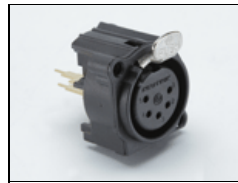

ZIP-415P-120U
ParaZip 415 DMX Pole-Op, Univ 120U

Spare Parts

1060028
Resvar 10K 0.1W Linear

1270305
CT-Xlr-Panel-Male-5-Pin

1270325
CT-Xlr-Panel-Female-5-Pin

1270356
CT-IEC Snap-In Inlet Fuseholder

1290016
SW-Toggle-Miniature-DPDT-6A

1290023
SW-Wheel-3-Section-w/Lens

1290063
Switch Rocker Oval SPST 10A 250V Red

1300019
FU-5X20-Cer-Sloblow-3.15A/250V for 1270356 (2 required)

1380014
Lampholder-Compact-2G11

2240023
Knob Rnd Collet 6mm X 14.5mm Blk

2240024
Knob Nut Cover 14.5mm Blk

2240025
Knob Cap 14.5mm Yel w/Wht Line

5240026
ParaZip Yoke Bracket.

6800220
DMX Motherboard - Model 220

6800225
Pws 5V 4W

6800226
Dmx Jacks Connector Back

6800524
DV4 Ballast Board

7010012
No longer available
ParaZip 400/415 Pole Yoke Assembly

GFR-Z4
No longer available
ParaZip 415 Gel Frame

LVR-Z490-P
ParaZip 415 Louver/HP, 90°

PRT-SC200
Screws for Ballast/ DMX
Lid (100PK)

PWC-L12/120
IEC Lock Power Cable,
12ft 120VAC