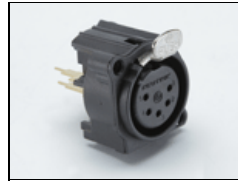

ZIP-215-120U
ParaZip 215 DMX, Univ 120U

Spare Parts

1060028
Resvar 10K 0.1W Linear

1270305
CT-Xlr-Panel-Male-5-Pin

1270325
CT-Xlr-Panel-Female-5-Pin

1270356
CT-IEC Snap-In Inlet Fuseholder

1290023
SW-Wheel-3-Section-w/Lens

1290063
Switch Rocker Oval SPST 10A 250V Red

1300001
FU-5X20-Cer-Sloblow-2A/250V for 1270356 (2 required)

1380014
Lampholder-Compact-2G11

2240020
Knob T 1/4-28 X 1-5/8" ST ZI Kino (+2000043)

2240023
Knob Rnd Collet 6mm X 14.5mm Blk

2240024
Knob Nut Cover 14.5mm Blk

2240025
Knob Cap 14.5mm Yel w/Wht Line

5240026
ParaZip Yoke Bracket.

6800220
DMX Motherboard - Model 220

6800225
Pws 5V 4W

6800226
Dmx Jacks Connector Back

6800524
DV4 Ballast Board

GFR-Z2
~~No longer available~~
ParaZip 215 Gel Frame

LVR-Z290-P
ParaZip 215 Louver/HP, 90°

PRT-SC200
Screws for Ballast/ DMX Lid (100PK)

PWC-L12/120

IEC Lock Power Cable,
12ft 120VAC

Lamps:

55C-K32

55W Kino KF32 Compact