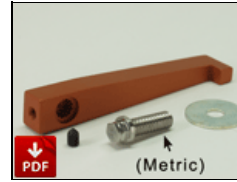

MTP-V63JR
VistaBeam 63 JR. Stand
Adapter

PRT-PWS52
Repair Kit PWS 5/12V
Dmx Samtec

PRT-SC200
Screws for Ballast/ DMX
Lid (100PK)

PRT-VB135
VistaBeam Center Mount
Screw Set (Metric)

PRT-VB175
VistaBeam Locking Lever
(Metric)