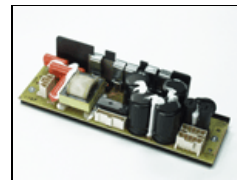

2290023
Lamp Clip Assembly

5250005
VistaBeam Molded
Corner Top Right &
Bottom Left
(from back of fixture)

5250006
VistaBeam Molded
Corner Top Left & Bottom
Right
(from back of fixture)

6110044
VistaBeam 610 Lamp
Selector SW

6800096
Vista 96W Ballast UL

6800112
Vista Lampholder PCB (2
LAMP)

6800125
No longer available
Dmx Motherboard
VistaBeam

GFR-V6
VistaBeam 610
Gel Frame

LVR-V690
VistaBeam 610
Louver 90°

MTP-V63C
VistaBeam Articulated
Mount