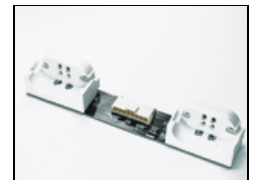

6800112
Vista Lampholder PCB (2
LAMP)