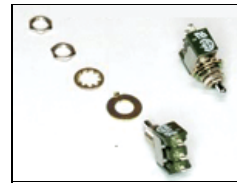

VIS-6C-230
VistaBeam 600 DMX Center Mount, 230vac

Spare Parts

1170003
EMI-5A-250V

1270157
No longer available
CT-Xlr-PCB-Female-5-
Pin-Right-Angle

1270158
No longer available
CT-Xlr-PCB-Male-5-Pin-
Right-Angle

1290013
SW-Toggle-Miniature-
SPDT-5A

1290023
SW-Wheel-3-Section-
w/Lens

1290030
SW-Rocker-DPST-16A-
Lit-Red-250V

1300022
FU-5X20-Cer-SloBlow-
6.3A/250V for 1320016

1320016
Fuseholder-Panel Mount
5X20-LoPro

1380022
Lampholder G10Q

2240010
Knob T 1/4-28 Blk

2240013
Knob T 3/8-16 X 1-1/4
ST ZI "Kino"

2240022
Knob Rnd Collet 1/8" X
14.5mm Blk

2240024
Knob Nut Cover 14.5mm
Blk

2240025
Knob Cap 14.5mm Yel
w/Wht Line