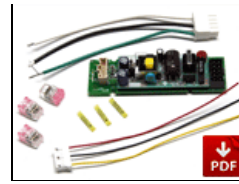

6110044
VistaBeam 610 Lamp Selector SW

6800125
No longer available
DMX Motherboard VistaBeam

6800143
Vista Lampholder PCB 2-Lamp

6800226
Dmx Jacks Conn Back

6800509
VB2 Ballast Board

GFR-V6
VistaBeam 610
Gel Frame

LVR-V690
VistaBeam 610
Louver 90°

PRT-PWS52
Repair Kit PWS 5/12V
Dmx Samtec

PRT-SC200
Screws for Ballast/ DMX
Lid (100PK)

7010034
No longer available
VistaBeam 600/610 Yoke
Assembly

Lamps:

964-K32
96W Kino KF32 (Twin)