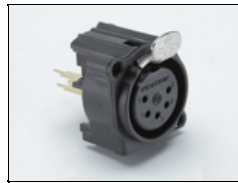

VIS-610Y-120
VistaBeam 610 DMX Yoke Mount, 120vac

Spare Parts

1270305
CT-Xlr-Panel-Male-5-Pin

1270325
CT-Xlr-Panel-Female-5-Pin

1290013
SW-Toggle-Miniature-SPDT-5A

1290023
SW-Wheel-3-Section-w/Lens

1290047
SW-Rocker-DPST-16A-Lit-Red-125V

1300018
Fu-Cer-Sloblow-10A/250V

1320017
Fuhldr-Pnl/Mnt-1/4X1-1/4-Lopro Slot

1380022
Lampholder G10Q

2240020
Knob T 1/4-28 X 1-5/8" ST ZI Kino (+2000043)

2240022
Knob Rnd Collet 1/8" X 14.5mm Blk

2240024
Knob Nut Cover 14.5mm Blk

2240025
Knob Cap 14.5mm Yel w/Wht Line

2290023
Lamp Clip Assembly

5010096
VistaBeam Yoke Bracket

5250005
VistaBeam Molded Corner Top Right & Bottom Left (from back of fixture)

5250006
VistaBeam Molded Corner Top Left & Bottom Right (from back of fixture)