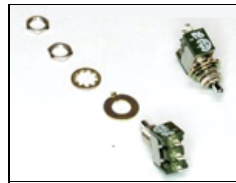

VIS-610Y-120
VistaBeam 610 DMX Yoke Mount, 120vac

Spare Parts

1270305
CT-Xlr-Panel-Male-5-Pin

1270325
CT-Xlr-Panel-Female-5-Pin

1290013
SW-Toggle-Miniature-SPDT-5A

1290023
SW-Wheel-3-Section-w/Lens

1290047
SW-Rocker-DPST-16A-Lit-Red-125V

1300018
Fu-Cer-Sloblow-10A/250V

1320017
Fuhldr-Pnl/Mnt-1/4X1-1/4-Lopro Slot

1380022
Lampholder G10Q

2240020
Knob T 1/4-28 X 1-5/8" ST ZI Kino (+2000043)

2240022
Knob Rnd Collet 1/8" X 14.5mm Blk

2240024
Knob Nut Cover 14.5mm Blk

2240025
Knob Cap 14.5mm Yel w/Wht Line

2290023
Lamp Clip Assembly

5010096
VistaBeam Yoke Bracket

5250005
VistaBeam Molded Corner Top Right & Bottom Left (from back of fixture)

5250006
VistaBeam Molded Corner Top Left & Bottom Right (from back of fixture)