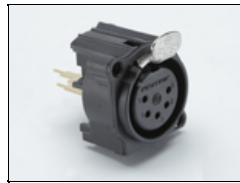

VIS-610P-120
VistaBeam 610 DMX Pole-Op, 120vac

Spare Parts

1270305
CT-Xlr-Panel-Male-5-Pin

1270325
CT-Xlr-Panel-Female-5-Pin

1290013
SW-Toggle-Miniature-SPDT-5A

1290023
SW-Wheel-3-Section-w/Lens

1290047
SW-Rocker-DPST-16A-Lit-Red-125V

1300018
Fu-Cer-Slowlow-10A/250V for 1320017

1320017
Fuhldr-Pnl/Mnt-1/4X1-1/4-Lopro Slot

1380022
Lampholder G10Q

2240022
Knob Rnd Collet 1/8" X 14.5mm Blk

2240024
Knob Nut Cover 14.5mm Blk

2240025
Knob Cap 14.5mm Yel w/Wht Line

2290023
Lamp Clip Assembly

5010096
VistaBeam Yoke Bracket

5250005
VistaBeam Molded Corner Top Right & Bottom Left (from back of fixture)

5250006
VistaBeam Molded Corner Top Left & Bottom Right (from back of fixture)