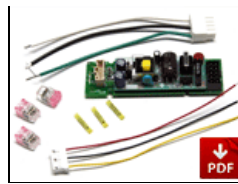

2290023
Lamp Clip Assembly

5010096
VistaBeam Yoke Bracket

5250005
VistaBeam Molded Corner Top Right & Bottom Left (from back of fixture)

5250006
VistaBeam Molded Corner Top Left & Bottom Right (from back of fixture)

6110044
VistaBeam 610 Lamp Selector SW

6800125
No longer available
DMX Motherboard VistaBeam

6800143
Vista Lampholder PCB 2-Lamp

6800226
Dmx Jacks Conn Back

6800509
VB2 Ballast Board

GFR-V6
VistaBeam 610
Gel Frame

LVR-V690
VistaBeam 610
Louver 90°

PRT-PWS52
Repair Kit PWS 5/12V
Dmx Samtec

PRT-SC300
Screws for Ballast/ DMX
Lid (100PK)

7010036
No longer available
VistaBeam 600/610 Pole-
Op Yoke Assembly

Lamps:

964-K32
96W Kino KF32 (Twin)