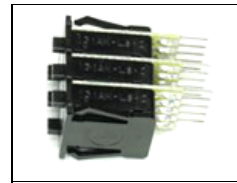

VIS-610P-120
VistaBeam 610 DMX Pole-Op, 120vac

Spare Parts

1270305
CT-Xlr-Panel-Male-5-Pin

1270325
CT-Xlr-Panel-Female-5-Pin

1290013
SW-Toggle-Miniature-SPDT-5A

1290023
SW-Wheel-3-Section-w/Lens

1290047
SW-Rocker-DPST-16A-Lit-Red-125V

1300018
Fu-Cer-Slowlow-10A/250V for 1320017

1320017
Fuhldr-Pnl/Mnt-1/4X1-1/4-Lopro Slot

1380022
Lampholder G10Q

2240022
Knob Rnd Collet 1/8" X 14.5mm Blk

2240024
Knob Nut Cover 14.5mm Blk

2240025
Knob Cap 14.5mm Yel w/Wht Line

2290023
Lamp Clip Assembly

5010096
VistaBeam Yoke Bracket

5250005
VistaBeam Molded Corner Top Right & Bottom Left (from back of fixture)

5250006
VistaBeam Molded Corner Top Left & Bottom Right (from back of fixture)