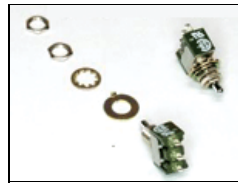

VIS-610P-120
VistaBeam 610 DMX Pole-Op, 120vac

Spare Parts

1270305
CT-Xlr-Panel-Male-5-Pin

1270325
CT-Xlr-Panel-Female-5-Pin

1290013
SW-Toggle-Miniature-SPDT-5A

1290023
SW-Wheel-3-Section-w/Lens

1290047
SW-Rocker-DPST-16A-Lit-Red-125V

1300018
Fu-Cer-Slowlow-10A/250V for 1320017

1320017
Fuhldr-Pnl/Mnt-1/4X1-1/4-Lopro Slot

1380022
Lampholder G10Q

2240022
Knob Rnd Collet 1/8" X 14.5mm Blk

2240024
Knob Nut Cover 14.5mm Blk

2240025
Knob Cap 14.5mm Yel w/Wht Line

2290023
Lamp Clip Assembly

5010096
VistaBeam Yoke Bracket

5250005
VistaBeam Molded Corner Top Right & Bottom Left (from back of fixture)

5250006
VistaBeam Molded Corner Top Left & Bottom Right (from back of fixture)