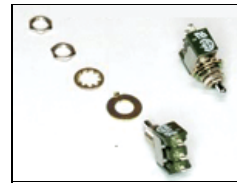

VIS-610C-230
VistaBeam 610 DMX Center Mount, 230vac

Spare Parts

1170003
EMI-5A-250V

1270305
CT-Xlr-Panel-Male-5-Pin

1270325
CT-Xlr-Panel-Female-5-Pin

1290013
SW-Toggle-Miniature-SPDT-5A

1290023
SW-Wheel-3-Section-w/Lens

1290030
SW-Rocker-DPST-16A-Lit-Red-250V

1300031
No longer available
FU-5X20-Cer-Sloslow-8A/250V for 1320015

1320015
Fuseholder Screw Mount 5X20-0.187 Slot

1380022
Lampholder G10Q

2240010
Knob T 1/4-28 Blk

2240013
Knob T 3/8-16 X 1-1/4 ST ZI "Kino"

2240022
Knob Rnd Collet 1/8" X 14.5mm Blk

2240024
Knob Nut Cover 14.5mm Blk

2240025
Knob Cap 14.5mm Yel w/Wht Line

2290023
Lamp Clip Assembly

5250005
VistaBeam Molded Corner Top Right & Bottom Left (from back of fixture)