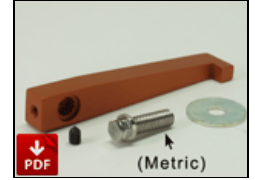

PRT-VB175
VistaBeam Locking Lever
(Metric)