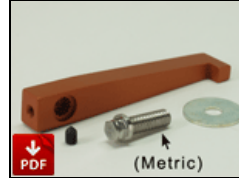

LVR-V690
VistaBeam 610
Louver 90°

MTP-V63C
VistaBeam Articulated
Mount

MTP-V63JR
VistaBeam 63 JR. Stand
Adapter

PRT-PWS52
Repair Kit PWS 5/12V
Dmx Samtec

PRT-SC300
Screws for Ballast/ DMX
Lid (100PK)

PRT-VB135
VistaBeam Center Mount
Screw Set (Metric)