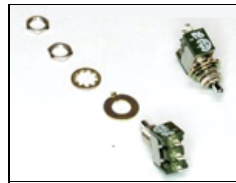

VIS-610C-120
VistaBeam 610 DMX Center Mount, 120vac

Spare Parts

1270305
CT-Xlr-Panel-Male-5-Pin

1270325
CT-Xlr-Panel-Female-5-Pin

1290013
SW-Toggle-Miniature-SPDT-5A

1290023
SW-Wheel-3-Section-w/Lens

1290047
SW-Rocker-DPST-16A-Lit-Red-125V

1300018
Fu-Cer-Sloblow-10A/250V for 1320017

1320017
Fuhldr-Pnl/Mnt-1/4X1-1/4-Lopro Slot

1380022
Lampholder G10Q

2240010
Knob T 1/4-28 Blk

2240013
Knob T 3/8-16 X 1-1/4 ST ZI "Kino"

2240022
Knob Rnd Collet 1/8" X 14.5mm Blk

2240024
Knob Nut Cover 14.5mm Blk

2240025
Knob Cap 14.5mm Yel w/Wht Line

2290023
Lamp Clip Assembly

5250005
VistaBeam Molded Corner Top Right & Bottom Left (from back of fixture)

5250006
VistaBeam Molded Corner Top Left & Bottom Right (from back of fixture)