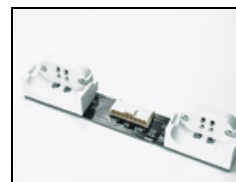

6800112
Vista Lampholder PCB (2
LAMP)