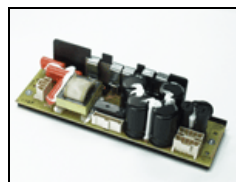

2240013
Knob T 3/8-16 X 1-1/4"
ST ZI "Kino"

2240022
Knob Rnd Collet 1/8" X
14.5mm Blk

2240024
Knob Nut Cover 14.5mm
Blk

2240025
Knob Cap 14.5mm Yel
w/Wht Line

2290023
Lamp Clip Assembly

5250005
VistaBeam Molded
Corner Top Right &
Bottom Left
(from back of fixture)

5250006
VistaBeam Molded
Corner Top Left & Bottom
Right
(from back of fixture)

6110045
VistaBeam 310 Lamp
Selector SW

6800096
Vista 96W Ballast UL

6800112
Vista Lampholder PCB (2
LAMP)

6800125
No longer available
DMX Motherboard
VistaBeam

GFR-V3
VistaBeam 310
Gel Frame

LVR-V390
VistaBeam 310
Louver 90°

MTP-V63C
VistaBeam Articulated
Mount

MTP-V63JR
VistaBeam 63 JR. Stand
Adapter

PRT-PWS52
Repair Kit PWS 5/12V
Dmx Samtec

PRT-SC200
Screws for Ballast/ DMX
Lid (100PK)