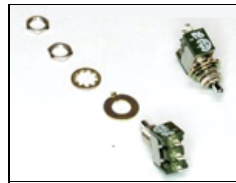

VIS-3C-120
VistaBeam 300 DMX Center Mount, 120vac

Spare Parts

1270157
No longer available
CT-Xlr-PCB-Female-5-
Pin-Right-Angle

1270158
No longer available
CT-Xlr-PCB-Male-5-Pin-
Right-Angle

1290013
SW-Toggle-Miniature-
SPDT-5A

1290023
SW-Wheel-3-Section-
w/Lens

1290047
SW-Rocker-DPST-16A-
Lit-Red-125V

1300022
FU-5X20-Cer-Sloblow-
6.3A/250V for 1320015

1320015
Fuseholder Screw Mount
5X20-0.187 Slot

1380022
Lampholder G10Q

2240010
Knob T 1/4-28 Blk

2240013
Knob T 3/8-16 X 1-1/4"
ST ZI "Kino"

2240022
Knob Rnd Collet 1/8" X
14.5mm Blk

2240024
Knob Nut Cover 14.5mm
Blk

2240025
Knob Cap 14.5mm Yel
w/Wht Line

2290023
Lamp Clip Assembly

5250005
VistaBeam Molded
Corner Top Right &
Bottom Left
(from back of fixture)