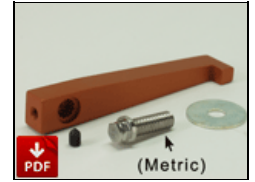

PRT-VB175
VistaBeam Locking Lever
(Metric)