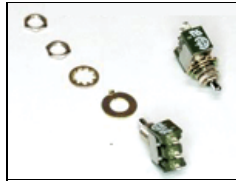

2840 N. Hollywood Way
 Burbank, CA U.S.A. 91505-1023
 Tel: +1 (818) 767-6528
 Fax : +1 (818) 767-7517
 www.kinoflo.com

VIS-310C-120
 VistaBeam 310 DMX Center Mount, 120vac

Spare Parts

1270305
 CT-Xlr-Panel-Male-5-Pin

1270325
 CT-Xlr-Panel-Female-5-Pin

1290013
 SW-Toggle-Miniature-SPDT-5A

1290023
 SW-Wheel-3-Section-w/Lens

1290055
 Switch Rocker Mini DPST 12A 250V

1300022
 FU-5X20-Cer-Sloblow-6.3A/250V for 1320015

1320015
 Fuseholder Screw Mount 5X20-0.187 Slot

1380022
 Lampholder G10Q

2240010
 Knob T 1/4-28 Blk

2240013
 Knob T 3/8-16 X 1-1/4 ST ZI "Kino"

1 of 3

2240022
 Knob Rnd Collet 1/8" X 14.5mm Blk

2 of 3

2240024
 Knob Nut Cover 14.5mm Blk

3 of 3