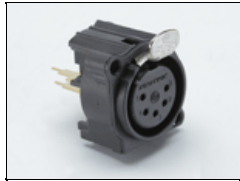

2840 N. Hollywood Way
 Burbank, CA U.S.A. 91505-1023
 Tel: +1 (818) 767-6528
 Fax : +1 (818) 767-7517
 www.kinoflo.com

VIS-310C-120
 VistaBeam 310 DMX Center Mount, 120vac

Spare Parts

1270305
 CT-Xlr-Panel-Male-5-Pin

1270325
 CT-Xlr-Panel-Female-5-Pin

1290013
 SW-Toggle-Miniature-SPDT-5A

1290023
 SW-Wheel-3-Section-w/Lens

1290055
 Switch Rocker Mini DPST 12A 250V

1300022
 FU-5X20-Cer-Sloblow-6.3A/250V for 1320015

1320015
 Fuseholder Screw Mount 5X20-0.187 Slot

1380022
 Lampholder G10Q

2240010
 Knob T 1/4-28 Blk

2240013
 Knob T 3/8-16 X 1-1/4 ST ZI "Kino"

1 of 3

2240022
 Knob Rnd Collet 1/8" X 14.5mm Blk

2 of 3

2240024
 Knob Nut Cover 14.5mm Blk

3 of 3