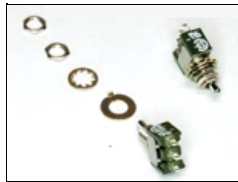

## Spare Parts

**1060029**  
Resvar 50k 0.1W Lnr  
Panel Knurl

**1170005**  
Filter EMI 4A  
120/250VAC w/ Wires

**1230032**  
Power Cord-Inline Switch  
16ft, 120vac

**1270305**  
CT-Xlr-Panel-Male-5-Pin

**1270325**  
CT-Xlr-Panel-Female-5-Pin

**1290013**  
SW-Toggle-Miniature-  
SPDT-5A

**1290023**  
SW-Wheel-3-Section-  
w/Lens

**1290062**  
Sw Rocker Mini SPST 1A  
12VDC

**1300020**  
FU-5X20-CER-Sloblow-  
4A/250V for 1320015

**1320015**  
Fuseholder Screw Mount  
5X20-0.187 Slot

**2010020**  
Bolt Hex-Head Steel 1/4-  
20 X 2.75" BZ

**2240013**  
Knob T 3/8-16 X 1-1/4"  
ST ZI "Kino"

**2240017**  
Knob Lever 1/4-20 X  
2.56 /53 Series