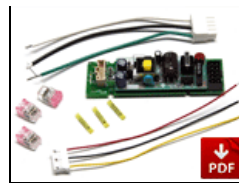

2 of 3

2320007
ParaBeam Latch Spring

3 of 3

5150046
ParaBeam Latch Stop Pad, Black

6610034
Compact QT 2X58W/230vac-Dim

6800085
Dmx Motherboard - Model 85

6800226
Dmx Jacks Conn Back

7010006
No longer available
ParaBeam 400/410 Pole-Op Yoke Assembly

GFR-P4
 No longer available
 ParaBeam 410 Gel Frame

LVR-P490-P
 ParaBeam 410 Louver/HP
 90°

LVR-P4-S
 ParaBeam 410
 Louver/Silver

PRT-PWS52
 Repair Kit PWS 5/12V
 Dmx Samtec

PRT-SC200
 Screws for Ballast/
 DMX Lid (100PK)