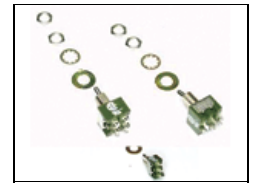

PAR-410P-230
ParaBeam 410 DMX Pole-Op, 230vac

Spare Parts

1060028
Resvar 10K 0.1W Linear

1270305
CT-Xlr-Panel-Male-5-Pin

1270325
CT-Xlr-Panel-Female-5-Pin

1280013
Rly-SSR-Crydom-Dual-25A-240V

1290016
SW-Toggle-Miniature-DPDT-6A

1290023
SW-Wheel-3-Section-w/Lens

1290055
Switch Rocker Mini DPST 12A 250V

1300019
FU-5X20-Cer-Sloblow-3.15A/250V for 1320015

1320015
Fuseholder Screw Mount 5X20-0.187 Slot

1380014
Lampholder-Compact-2G11

1 of 3

2240023
Knob Rnd Collet 6mm X 14.5mm Blk

2 of 3

2240024
Knob Nut Cover 14.5mm Blk

3 of 3

2240025
Knob Cap 14.5mm Yel w/Wht Line

1 of 3

5150008
ParaBeam Compact Latch, White