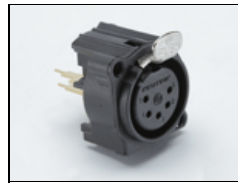

PAR-410P-230
ParaBeam 410 DMX Pole-Op, 230vac

Spare Parts

1060028
Resvar 10K 0.1W Linear

1270305
CT-Xlr-Panel-Male-5-Pin

1270325
CT-Xlr-Panel-Female-5-Pin

1280013
Rly-SSR-Crydom-Dual-25A-240V

1290016
SW-Toggle-Miniature-DPDT-6A

1290023
SW-Wheel-3-Section-w/Lens

1290055
Switch Rocker Mini DPST 12A 250V

1300019
FU-5X20-Cer-Sloblow-3.15A/250V for 1320015

1320015
Fuseholder Screw Mount 5X20-0.187 Slot

1380014
Lampholder-Compact-2G11

1 of 3

2240023
Knob Rnd Collet 6mm X 14.5mm Blk

2 of 3

2240024
Knob Nut Cover 14.5mm Blk

3 of 3

2240025
Knob Cap 14.5mm Yel w/Wht Line

1 of 3

5150008
ParaBeam Compact Latch, White