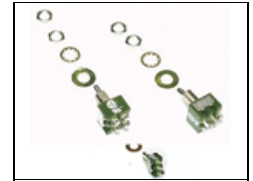

PAR-410P-120
ParaBeam 410 DMX Pole-Op, 120vac

Spare Parts

1060028
Resvar 10K 0.1W Linear

1270305
CT-Xlr-Panel-Male-5-Pin

1270325
CT-Xlr-Panel-Female-5-Pin

1280013
Rly-SSR-Crydom-Dual-25A-240V

1290016
SW-Toggle-Miniature-DPDT-6A

1290023
SW-Wheel-3-Section-w/Lens

1290055
Switch Rocker Mini DPST 12A 250V

1300019
FU-5X20-Cer-Sloblow-3.15A/250V for 1320015

1320015
Fuseholder Screw Mount 5X20-0.187 Slot

1380014
Lampholder-Compact-2G11

1 of 3

2240023
Knob Rnd Collet 6mm X 14.5mm Blk

2 of 3

2240024
Knob Nut Cover 14.5mm Blk

3 of 3

2240025
Knob Cap 14.5mm Yel w/Wht Line

1 of 3

5150008
ParaBeam Compact Latch, White