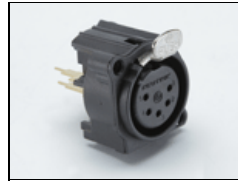

PAR-410P-120
ParaBeam 410 DMX Pole-Op, 120vac

Spare Parts

1060028
Resvar 10K 0.1W Linear

1270305
CT-Xlr-Panel-Male-5-Pin

1270325
CT-Xlr-Panel-Female-5-Pin

1280013
Rly-SSR-Crydom-Dual-25A-240V

1290016
SW-Toggle-Miniature-DPDT-6A

1290023
SW-Wheel-3-Section-w/Lens

1290055
Switch Rocker Mini DPST 12A 250V

1300019
FU-5X20-Cer-Sloblow-3.15A/250V for 1320015

1320015
Fuseholder Screw Mount 5X20-0.187 Slot

1380014
Lampholder-Compact-2G11

1 of 3

2240023
Knob Rnd Collet 6mm X 14.5mm Blk

2 of 3

2240024
Knob Nut Cover 14.5mm Blk

3 of 3

2240025
Knob Cap 14.5mm Yel w/Wht Line

1 of 3

5150008
ParaBeam Compact Latch, White