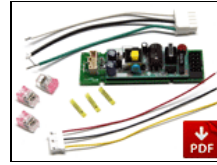

MTP-LM
Kino 81 Lollipop w/
Junior Pin

Dmx Jacks Conn Back

PRT-M20Y
PRT-M20Y Kino #20
Mount Kit Yellow

No longer available
ParaBeam 410 Gel Frame

PRT-M20SY
Kino #20 Mount Spacer
Assembly

ParaBeam 410 Louver/HP
90°