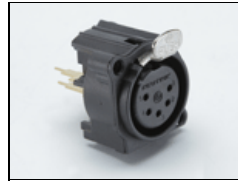

PAR-410-120/JP
ParaBeam 410 DMX Center Mount, 120vac
Japan

Spare Parts

1060028
Resvar 10K 0.1W Linear

1270305
CT-Xlr-Panel-Male-5-Pin

1270325
CT-Xlr-Panel-Female-5-
Pin

1280013
Rly-SSR-Crydom-Dual-
25A-240V

1290016
SW-Toggle-Miniature-
DPDT-6A

1290023
SW-Wheel-3-Section-
w/Lens

1290055
Switch Rocker Mini DPST
12A 250V

1300019
FU-5X20-Cer-Slowlow-
3.15A/250V for 1320015

1320015
Fuseholder Screw Mount
5X20-0.187 Slot

1380014
Lampholder-Compact-
2G11

2240016
Knob Lever 5/16-18 /75
Series

2240023
Knob Rnd Collet 6mm X
14.5mm Blk

2240024
Knob Nut Cover 14.5mm
Blk

2240025
Knob Cap 14.5mm Yel
w/Wht Line

2240030
Knob T 5/16-18 #20
Kino Mount (Wing)
(Optional)