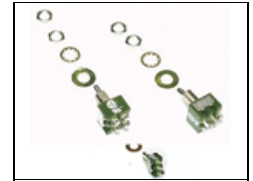

PAR-410-120/JP
ParaBeam 410 DMX Center Mount, 120vac
Japan

Spare Parts

1060028
Resvar 10K 0.1W Linear

1270305
CT-Xlr-Panel-Male-5-Pin

1270325
CT-Xlr-Panel-Female-5-
Pin

1280013
Rly-SSR-Crydom-Dual-
25A-240V

1290016
SW-Toggle-Miniature-
DPDT-6A

1290023
SW-Wheel-3-Section-
w/Lens

1290055
Switch Rocker Mini DPST
12A 250V

1300019
FU-5X20-Cer-Slowlow-
3.15A/250V for 1320015

1320015
Fuseholder Screw Mount
5X20-0.187 Slot

1380014
Lampholder-Compact-
2G11

2240016
Knob Lever 5/16-18 /75
Series

2240023
Knob Rnd Collet 6mm X
14.5mm Blk

2240024
Knob Nut Cover 14.5mm
Blk

2240025
Knob Cap 14.5mm Yel
w/Wht Line

2240030
Knob T 5/16-18 #20
Kino Mount (Wing)
(Optional)