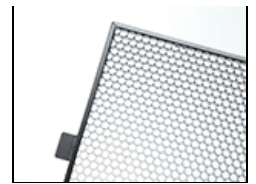

LVR-P490-P
ParaBeam 410 Louver/HP
90°