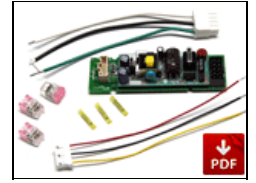

PRT-PWS52
Repair Kit PWS 5/12V
Dmx Samtec