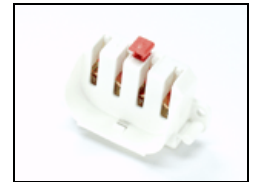

PAR-410-120/JP
ParaBeam 410 DMX Center Mount, 120vac
Japan

Spare Parts

1060028
Resvar 10K 0.1W Linear

1270305
CT-Xlr-Panel-Male-5-Pin

1270325
CT-Xlr-Panel-Female-5-
Pin

1280013
Rly-SSR-Crydom-Dual-
25A-240V

1290016
SW-Toggle-Miniature-
DPDT-6A

1290023
SW-Wheel-3-Section-
w/Lens

1290055
Switch Rocker Mini DPST
12A 250V

1300019
FU-5X20-Cer-Slowlow-
3.15A/250V for 1320015

1320015
Fuseholder Screw Mount
5X20-0.187 Slot

1380014
Lampholder-Compact-
2G11

2240016
Knob Lever 5/16-18 /75
Series

2240023
Knob Rnd Collet 6mm X
14.5mm Blk

2240024
Knob Nut Cover 14.5mm
Blk

2240025
Knob Cap 14.5mm Yel
w/Wht Line

2240030
Knob T 5/16-18 #20
Kino Mount (Wing)
(Optional)