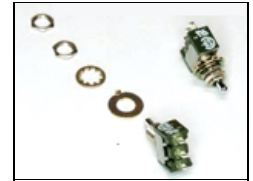

PAR-400S-230
ParaBeam 400/Select DMX Center Mount,
230vac

Spare Parts

1060028
Resvar 10K 0.1W Linear

1270157
No longer available
CT-Xlr-PCB-Female-5-
Pin-Right-Angle

1270158
No longer available
CT-Xlr-PCB-Male-5-Pin-
Right-Angle

1280013
Rly-SSR-Crydom-Dual-
25A-240V

1290013
SW-Toggle-Miniature-
DPDT-5A

1290016
SW-Toggle-Miniature-
DPDT-6A

1290023
SW-Wheel-3-Section-
w/Lens

1290030
SW-Rocker-DPST-16A-
Lit-Red-250V

1300019
FU-5X20-Cer-Slowblow-
3.15A/250V for 1320016