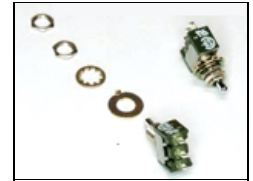

PAR-400-230
ParaBeam 400 DMX Center Mount, 230vac

Spare Parts

1060028
Resvar 10K 0.1W Linear

1270157
No longer available
CT-Xlr-PCB-Female-5-
Pin-Right-Angle

1270158
No longer available
CT-Xlr-PCB-Male-5-Pin-
Right-Angle

1280013
Rly-SSR-Crydom-Dual-
25A-240V

1290013
SW-Toggle-Miniature-
SPDT-5A

1290016
SW-Toggle-Miniature-
DPDT-6A

1290023
SW-Wheel-3-Section-
w/Lens

1290030
SW-Rocker-DPST-16A-
Lit-Red-250V

1300019
FU-5X20-Cer-Sloblow-
3.15A/250V for 1320016