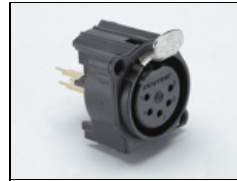

PAR-210Y-230
ParaBeam 210 DMX Yoke Mount, 230vac

Spare Parts

1060028
Resvar 10K 0.1W Linear

1270305
CT-Xlr-Panel-Male-5-Pin

1270325
CT-Xlr-Panel-Female-5-Pin

1280010
RLY-SSR-Zerocross-240V/25A-DC

1290023
SW-Wheel-3-Section-w/Lens

1290055
Switch Rocker Mini DPST 12A 250V

1300001
FU-5X20-Cer-Sloblow-2A/250V for 1320015

1320015
Fuseholder Screw Mount 5X20-0.187 Slot

1380014
Lampholder-Compact-2G11

2240020
Knob T 1/4-28 x 1-5/8" (+2000043)

2240023
Knob Rnd Collet 6mm X 14.5mm Blk

2240024
Knob Nut Cover 14.5mm Blk

2240025
Knob Cap 14.5mm Yel w/Wht Line

5150008
ParaBeam Compact Latch, White

2320007
ParaBeam Latch Spring

5150046
ParaBeam Latch Stop Pad, Black