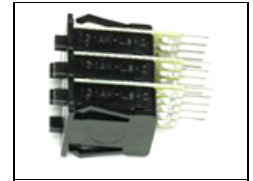

PAR-210Y-230
ParaBeam 210 DMX Yoke Mount, 230vac

Spare Parts

1060028
Resvar 10K 0.1W Linear

1270305
CT-Xlr-Panel-Male-5-Pin

1270325
CT-Xlr-Panel-Female-5-Pin

1280010
RLY-SSR-Zerocross-240V/25A-DC

1290023
SW-Wheel-3-Section-w/Lens

1290055
Switch Rocker Mini DPST 12A 250V

1300001
FU-5X20-Cer-Sloblow-2A/250V for 1320015

1320015
Fuseholder Screw Mount 5X20-0.187 Slot

1380014
Lampholder-Compact-2G11

2240020
Knob T 1/4-28 x 1-5/8" (+2000043)

2240023
Knob Rnd Collet 6mm X 14.5mm Blk

2240024
Knob Nut Cover 14.5mm Blk

2240025
Knob Cap 14.5mm Yel w/Wht Line

5150008
ParaBeam Compact Latch, White

2320007
ParaBeam Latch Spring

5150046
ParaBeam Latch Stop Pad, Black