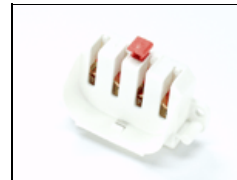

PAR-210P-120
ParaBeam 210 DMX Pole-Op, 120vac

Spare Parts

1060028
Resvar 10K 0.1W Linear

1270305
CT-Xlr-Panel-Male-5-Pin

1270325
CT-Xlr-Panel-Female-5-Pin

1280010
RLY-SSR-Zerocross-240V/25A-DC

1290023
SW-Wheel-3-Section-w/Lens

1290055
Switch Rocker Mini DPST 12A 250V

1300001
FU-5X20-Cer-Sloblow-2A/250V for 1320015

1320015
Fuseholder Screw Mount 5X20-0.187 Slot

1380014
Lampholder-Compact-2G11

2240023
Knob Rnd Collet 6mm X 14.5mm Blk