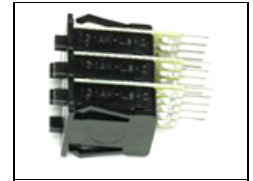

PAR-210P-120
ParaBeam 210 DMX Pole-Op, 120vac

Spare Parts

1060028
Resvar 10K 0.1W Linear

1270305
CT-Xlr-Panel-Male-5-Pin

1270325
CT-Xlr-Panel-Female-5-Pin

1280010
RLY-SSR-Zerocross-240V/25A-DC

1290023
SW-Wheel-3-Section-w/Lens

1290055
Switch Rocker Mini DPST 12A 250V

1300001
FU-5X20-Cer-Sloblow-2A/250V for 1320015

1320015
Fuseholder Screw Mount 5X20-0.187 Slot

1380014
Lampholder-Compact-2G11

2240023
Knob Rnd Collet 6mm X 14.5mm Blk