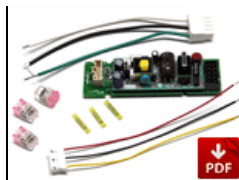

6800095
Dmx Motherboard-Model 95

6800226
Dmx Jacks Conn Back

7010007
No longer available
ParaBeam 200/210 Pole-Op Yoke Assembly

GFR-P2
No longer available
ParaBeam 210 Gel Frame

LVR-P290-P
ParaBeam 210 Louver/HP
90°

LVR-P2-S
ParaBeam 210
Louver/Silver

PRT-PWS52
Repair Kit PWS 5/12V
Dmx Samtec

PRT-SC200
Screws for Ballast/ DMX
Lid (100PK)

Lamps:

55C-K32
55W Kino KF32 Compact

55C-K55
55W Kino KF55 Compact