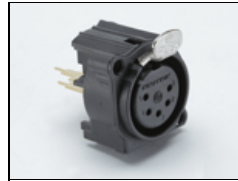

PAR-210P-120
ParaBeam 210 DMX Pole-Op, 120vac

Spare Parts

1060028
Resvar 10K 0.1W Linear

1270305
CT-Xlr-Panel-Male-5-Pin

1270325
CT-Xlr-Panel-Female-5-Pin

1280010
RLY-SSR-Zerocross-240V/25A-DC

1290023
SW-Wheel-3-Section-w/Lens

1290055
Switch Rocker Mini DPST 12A 250V

1300001
FU-5X20-Cer-Sloblow-2A/250V for 1320015

1320015
Fuseholder Screw Mount 5X20-0.187 Slot

1380014
Lampholder-Compact-2G11

2240023
Knob Rnd Collet 6mm X 14.5mm Blk

2240024
Knob Nut Cover 14.5mm Blk

2240025
Knob Cap 14.5mm Yel w/Wht Line

5150008
ParaBeam Compact Latch, White

2320007
ParaBeam Latch Spring

5150046
ParaBeam Latch Stop Pad, Black

6610026
Compact QT 2X54W/120vac-Dim