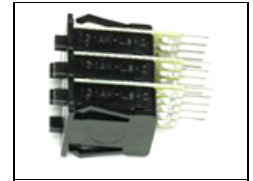

PAR-210-230
ParaBeam 210 DMX Center Mount, 230vac

Spare Parts

1060028
Resvar 10K 0.1W Linear

1270305
CT-Xlr-Panel-Male-5-Pin

1270325
CT-Xlr-Panel-Female-5-Pin

1280010
RLY-SSR-Zerocross-240V/25A-DC

1290023
SW-Wheel-3-Section-w/Lens

1290055
Switch Rocker Mini DPST 12A 250V

1300001
FU-5X20-Cer-Slowlow-2A/250V for 1320015

1320015
Fuseholder Screw Mount 5X20-0.187 Slot

1380014
Lampholder-Compact-2G11

2240013
Knob T 3/8-16 X 1-1/4" ST ZI "Kino"

2240017
Knob Lever 1/4-20 X 2.56 /53 Series

2240023
Knob Rnd Collet 6mm X 14.5mm Blk

2240024
Knob Nut Cover 14.5mm Blk

2240025
Knob Cap 14.5mm Yel w/Wht Line

2240029
Knob T 1/4-20 #10 Kino Mount (wing)

5150008
ParaBeam Compact Latch, White