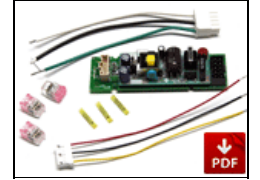

PRT-PWS52
Repair Kit PWS 5/12V
Dmx Samtec