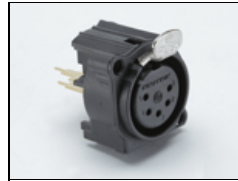

PAR-210-230
ParaBeam 210 DMX Center Mount, 230vac

Spare Parts

1060028
Resvar 10K 0.1W Linear

1270305
CT-Xlr-Panel-Male-5-Pin

1270325
CT-Xlr-Panel-Female-5-Pin

1280010
RLY-SSR-Zerocross-240V/25A-DC

1290023
SW-Wheel-3-Section-w/Lens

1290055
Switch Rocker Mini DPST 12A 250V

1300001
FU-5X20-Cer-Slowlow-2A/250V for 1320015

1320015
Fuseholder Screw Mount 5X20-0.187 Slot

1380014
Lampholder-Compact-2G11

2240013
Knob T 3/8-16 X 1-1/4" ST ZI "Kino"

2240017
Knob Lever 1/4-20 X 2.56 /53 Series

2240023
Knob Rnd Collet 6mm X 14.5mm Blk

2240024
Knob Nut Cover 14.5mm Blk

2240025
Knob Cap 14.5mm Yel w/Wht Line

2240029
Knob T 1/4-20 #10 Kino Mount (wing)

5150008
ParaBeam Compact Latch, White