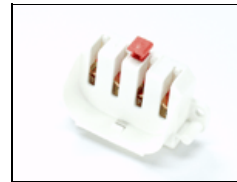

PAR-210-230
ParaBeam 210 DMX Center Mount, 230vac

Spare Parts

1060028
Resvar 10K 0.1W Linear

1270305
CT-Xlr-Panel-Male-5-Pin

1270325
CT-Xlr-Panel-Female-5-Pin

1280010
RLY-SSR-Zerocross-240V/25A-DC

1290023
SW-Wheel-3-Section-w/Lens

1290055
Switch Rocker Mini DPST 12A 250V

1300001
FU-5X20-Cer-Slowlow-2A/250V for 1320015

1320015
Fuseholder Screw Mount 5X20-0.187 Slot

1380014
Lampholder-Compact-2G11

2240013
Knob T 3/8-16 X 1-1/4" ST ZI "Kino"

2240017
Knob Lever 1/4-20 X 2.56 /53 Series

2240023
Knob Rnd Collet 6mm X 14.5mm Blk

2240024
Knob Nut Cover 14.5mm Blk

2240025
Knob Cap 14.5mm Yel w/Wht Line

2240029
Knob T 1/4-20 #10 Kino Mount (wing)

5150008
ParaBeam Compact Latch, White