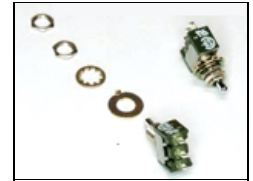

1270157
No longer available
CT-Xlr-PCB-Female-5-Pin-Right-Angle

1270158
No longer available
CT-Xlr-PCB-Male-5-Pin-Right-Angle

1280010
RLY-SSR-Zerocross-240V/25A-DC

1290013
SW-Toggle-Miniature-SPDT-5A

1290023
SW-Wheel-3-Section-w/Lens

1290030
SW-Rocker-DPST-16A-Lit-Red-250V

1300001
FU-5X20-Cer-SloBlow-2A/250V for 1320016

1320016
FUSEHOLDER-PANEL MOUNT 5X20-LoPro

1380014
Lampholder-Compact-2G11

1 of 3

2240023
Knob Rnd Collet 6mm X 14.5mm Blk