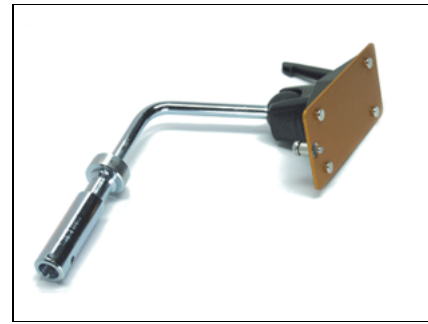

2840 N. Hollywood Way
Burbank, CA U.S.A. 91505-1023
Tel: +1 (818) 767-6528
Fax : +1 (818) 767-7517
www.kinoflo.com

Spare Parts

MTP-KMJ
Kino 81 "Slide-On" Mount w/ Junior Pin,
Japan

MTP-LMJ
Kino 81 Japan Lollipop

2240016
Knob Lever 5/16-18 /75
Series

5260061
75 Series Loose Jaw

PRT-M81
Mount Hardware
Replacement Kit