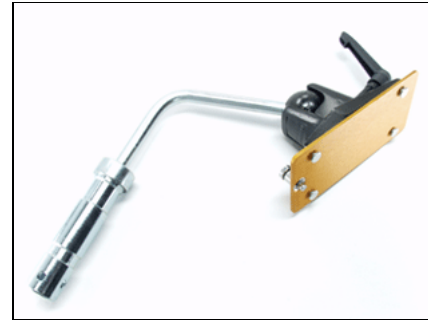

2840 N. Hollywood Way  
Burbank, CA U.S.A. 91505-1023  
Tel: +1 (818) 767-6528  
Fax : +1 (818) 767-7517  
www.kinoflo.com

**MTP-KM**  
Kino 81 "Slide-On" Mount w/ Junior Pin  
(28mm)

**MTP-LM**  
Kino 81 Lollipop w/  
Junior Pin (28mm)

**2240016**  
Knob Lever 5/16-18 /75  
Series

**5260061**  
75 Series Loose Jaw

**PRT-M81**  
Mount Hardware  
Replacement Kit