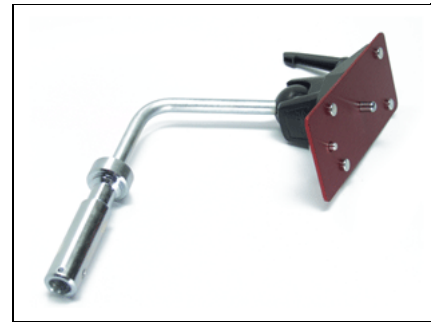

2840 N. Hollywood Way
Burbank, CA U.S.A. 91505-1023
Tel: +1 (818) 767-6528
Fax : +1 (818) 767-7517
www.kinoflo.com

MTP-K81J
Kino 81 Mount w/ Japan Junior Pin

Spare Parts

MTP-LMJ
Kino 81 Japan Lollipop

2240016
Knob Lever 5/16-18 /75
Series

5260061
75 Series Loose Jaw

PRT-M81
Mount Hardware
Replacement Kit