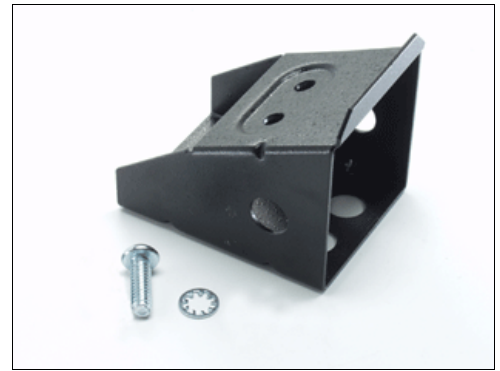

2840 N. Hollywood Way
Burbank, CA U.S.A. 91505-1023
Tel: +1 (818) 767-6528
Fax : +1 (818) 767-7517
www.kinoflo.com

Spare Parts

MTP-IB
No longer available
Image 80/Flathead 80 Cardholder