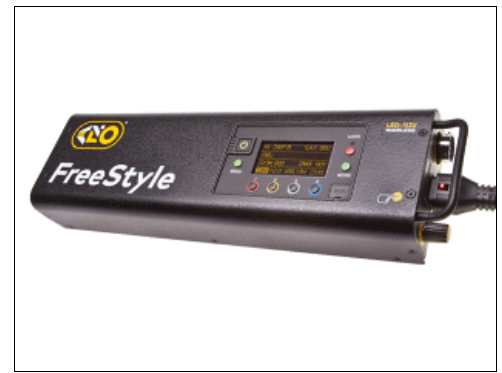

KINO FLO
Lighting Systems

2840 N. Hollywood Way
Burbank, CA U.S.A. 91505-1023
Tel: +1 (818) 767-6528
Fax : +1 (818) 767-7517
www.kinoflo.com

LED-152X-230U
FreeStyle 152 LED DMX Controller,
Univ 230U

Spare Parts