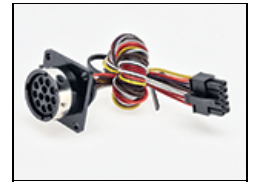

**2240023**  
Knob Rnd Collet 6mm X  
14.5mm Blk

**2240025**  
Knob Cap 14.5mm Yel w/  
Wht Line

**2250011**  
Handle D Offset 3" x 1"  
6-32 Int Blk

**5160102**  
LED Control Bezel  
USB cover #2

**6110108**  
Select LED Controller  
Output Harness

**6110114**  
Select LED Controller  
DC/DC Harness 4-Pin

**6800228**  
DMX Jacks - Isolated

**6800235**  
LED Encoder

**6800251**  
LED Controller w/ Timo  
Antenna

**6820002**  
LED Driver 150W  
Version 3