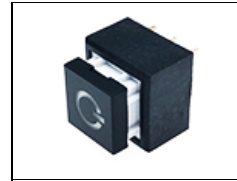

1180069
Power Supply 39V/240W
100/240VAC 3 x 5"

1270367
CT XLR Panel Male 3-Pin
Cup

1270383
IEC Screw Inlet
Fuseholder

1290068
Switch SPDT Lit Red
Green Graphic

1290069
SW SPST 5ESH965 Base

1290071
SW 5ESH965 Cap Red
15.0mm

1290072
SW 5ESH965 Cap Green
15.0mm

1290073
SW 5ESH965 Cap Black
15.0mm

1290075
Switch Power Cap Only

1300019
Fuse 5x20 Cer Slowblow
3.15A/250V for 1270383

2240023
Knob Rnd Collet 6mm X
14.5mm Blk

2240025
Knob Cap 14.5mm Yel w/
Wht Line