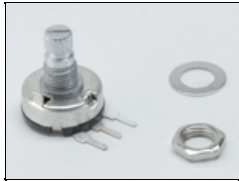

**IMR-S60P-230U**  
Imara S60 DMX Pole-Op, Univ 230U

## Spare Parts

**1060034**  
Resvar 50K 0.1W Lnr Pcb  
Knurl

**1170005**  
Filter EMI 4A  
120/250VAC w/ Wires

**1270305**  
CT-Xlr-Panel-Male-5-Pin

**1270325**  
CT-Xlr-Panel-Female-5-  
Pin

**1270383**  
IEC Screw Inlet  
Fuseholder

**1290013**  
SW-Toggle-Miniature-  
SPDT-5A

**1290023**  
SW-Wheel-3-Section-  
w/Lens

**1290060**  
Sw Toggle Mini SPDT 5A  
PCB

**1290063**  
Switch Rocker Oval SPST  
10A 250V Red

**1300020**  
FU-5X20-CER-Sloblow-  
4A/250V for 1270383