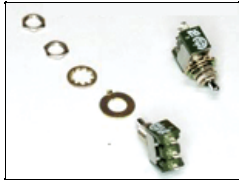

## Spare Parts

**1060034**  
Resvar 50K 0.1W Lnr Pcb  
Knurl

**1170005**  
Filter EMI 4A  
120/250VAC w/ Wires

**1270305**  
CT-Xlr-Panel-Male-5-Pin

**1270325**  
CT-Xlr-Panel-Female-5-  
Pin

**1270383**  
IEC Screw Inlet  
Fuseholder

**1290013**  
SW-Toggle-Miniature-  
SPDT-5A

**1290023**  
SW-Wheel-3-Section-  
w/Lens

**1290060**  
Sw Toggle Mini SPDT 5A  
PCB

**1290063**  
Switch Rocker Oval SPST  
10A 250V Red

**1300020**  
FU-5X20-CER-Sloblow-  
4A/250V for 1270383

**1380014**  
Lampholder-Compact-  
2G11

**2240020**  
Knob T 1/4-28 X 1-5/8"  
ST ZI Kino (+2000043)

**2240023**  
Knob Rnd Collet 6mm X  
14.5mm Blk

**2240024**  
Knob Nut Cover 14.5mm  
Blk

**2240025**  
Knob Cap 14.5mm Yel  
w/Wht Line