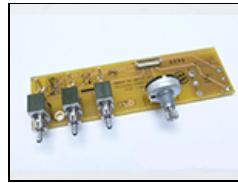

1270383
IEC Screw Inlet
Fuseholder

1290013
SW-Toggle-Miniature-
SPDT-5A

1290023
SW-Wheel-3-Section-
w/Lens

1290060
Sw Toggle Mini SPDT 5A
PCB

1290063
Switch Rocker Oval SPST
10A 250V Red

1300020
FU-5X20-CER-Sloblow-
4A/250V for 1270383

1380014
Lampholder-Compact-
2G11

2240020
Knob T 1/4-28 X 1-5/8"
ST ZI Kino (+2000043)

2240023
Knob Rnd Collet 6mm X
14.5mm Blk

2240024
Knob Nut Cover 14.5mm
Blk

2240025
Knob Cap 14.5mm Yel
w/Whit Line

5010096
Yoke Bracket

6800187
Imara Lampholder
Assembly

6800192
Imara S6/S60
Switch Control Board

6800199
DMX Motherboard-Imara

6800225
Pws 5V 4W

6800226
Dmx Jacks Connector
Back

6800524
DV4 Ballast Board

7010022
No longer available
Imara S6/S60 Pole-Op
Yoke Assembly