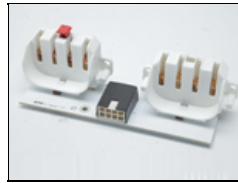

1270383
IEC Screw Inlet
Fuseholder

1290013
SW-Toggle-Miniature-
SPDT-5A

1290023
SW-Wheel-3-Section-
w/Lens

1290060
Sw Toggle Mini SPDT 5A
PCB

1290063
Switch Rocker Oval SPST
10A 250V Red

1300020
FU-5X20-CER-Sloblow-
4A/250V for 1270383

1380014
Lampholder-Compact-
2G11

2240020
Knob T 1/4-28 X 1-5/8"
ST ZI Kino (+2000043)

2240023
Knob Rnd Collet 6mm X
14.5mm Blk

2240024
Knob Nut Cover 14.5mm
Blk

2240025
Knob Cap 14.5mm Yel
w/Whit Line

5010096
Yoke Bracket

6800187
Imara Lampholder
Assembly

6800192
Imara S6/S60
Switch Control Board

6800199
DMX Motherboard-Imara

6800225
Pws 5V 4W

6800226
Dmx Jacks Connector
Back

6800524
DV4 Ballast Board

7010022
No longer available
Imara S6/S60 Pole-Op
Yoke Assembly