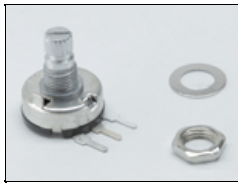

IMR-S60P-120U
Imara S60 DMX Pole-Op, Univ 120U

Spare Parts

1060034
Resvar 50K 0.1W Lnr Pcb
Knurl

1170005
Filter EMI 4A
120/250VAC w/ Wires

1270305
CT-Xlr-Panel-Male-5-Pin

1270325
CT-Xlr-Panel-Female-5-
Pin

1270383
IEC Screw Inlet
Fuseholder

1290013
SW-Toggle-Miniature-
SPDT-5A

1290023
SW-Wheel-3-Section-
w/Lens

1290060
Sw Toggle Mini SPDT 5A
PCB

1290063
Switch Rocker Oval SPST
10A 250V Red

1300020
FU-5X20-CER-Sloblow-
4A/250V for 1270383

1380014
Lampholder-Compact-
2G11

2240020
Knob T 1/4-28 X 1-5/8"
ST ZI Kino (+2000043)

2240023
Knob Rnd Collet 6mm X
14.5mm Blk

2240024
Knob Nut Cover 14.5mm
Blk

2240025
Knob Cap 14.5mm Yel
w/Whit Line

5010096
Yoke Bracket