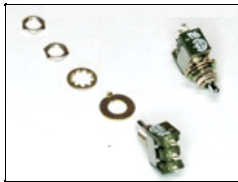

IMR-S60P-120U
Imara S60 DMX Pole-Op, Univ 120U

Spare Parts

1060034
Resvar 50K 0.1W Lnr Pcb
Knurl

1170005
Filter EMI 4A
120/250VAC w/ Wires

1270305
CT-Xlr-Panel-Male-5-Pin

1270325
CT-Xlr-Panel-Female-5-
Pin

1270383
IEC Screw Inlet
Fuseholder

1290013
SW-Toggle-Miniature-
SPDT-5A

1290023
SW-Wheel-3-Section-
w/Lens

1290060
Sw Toggle Mini SPDT 5A
PCB

1290063
Switch Rocker Oval SPST
10A 250V Red

1300020
FU-5X20-CER-Sloblow-
4A/250V for 1270383

1380014
Lampholder-Compact-
2G11

2240020
Knob T 1/4-28 X 1-5/8"
ST ZI Kino (+2000043)

2240023
Knob Rnd Collet 6mm X
14.5mm Blk

2240024
Knob Nut Cover 14.5mm
Blk

2240025
Knob Cap 14.5mm Yel
w/Whit Line

5010096
Yoke Bracket