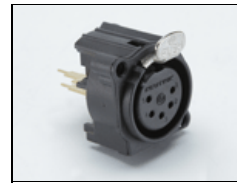

IMR-S60-230U
Imara S60 DMX Yoke Mount, Univ 230U

Spare Parts

1060034
Resvar 50K 0.1W Lnr Pcb
Knurl

1170005
Filter EMI 4A
120/250VAC w/ Wires

1270305
CT-Xlr-Panel-Male-5-Pin

1270325
CT-Xlr-Panel-Female-5-
Pin

1270383
IEC Screw Inlet
Fuseholder

1290013
SW-Toggle-Miniature-
SPDT-5A

1290023
SW-Wheel-3-Section-
w/Lens

1290060
Sw Toggle Mini SPDT 5A
PCB

1290063
Switch Rocker Oval SPST
10A 250V Red

1300020
FU-5X20-CER-Sloblow-
4A/250V for 1270383

1380014
Lampholder-Compact-
2G11

2240020
Knob T 1/4-28 X 1-5/8"
ST ZI Kino (+2000043)

2240023
Knob Rnd Collet 6mm X
14.5mm Blk

2240024
Knob Nut Cover 14.5mm
Blk

2240025
Knob Cap 14.5mm Yel
w/Whit Line

5010096
Yoke Bracket

FRB-IM2
Imara Frame Bracket
Assembly #2

GFR-IM6
No longer available
Imara S60 Gel Frame

LVR-IM690
Imara S60
Louver/Honeycomb, 90°

PRT-SC300
Screws for Ballast/ DMX
Lid (100PK)

PWC-L12/230
IEC Lock Power Cable,
12ft 230VAC