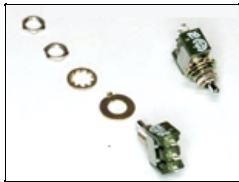

IMR-S60-230U
Imara S60 DMX Yoke Mount, Univ 230U

Spare Parts

1060034
Resvar 50K 0.1W Lnr Pcb
Knurl

1170005
Filter EMI 4A
120/250VAC w/ Wires

1270305
CT-Xlr-Panel-Male-5-Pin

1270325
CT-Xlr-Panel-Female-5-
Pin

1270383
IEC Screw Inlet
Fuseholder

1290013
SW-Toggle-Miniature-
SPDT-5A

1290023
SW-Wheel-3-Section-
w/Lens

1290060
Sw Toggle Mini SPDT 5A
PCB

1290063
Switch Rocker Oval SPST
10A 250V Red

1300020
FU-5X20-CER-Sloblow-
4A/250V for 1270383

1380014
Lampholder-Compact-
2G11

2240020
Knob T 1/4-28 X 1-5/8"
ST ZI Kino (+2000043)

2240023
Knob Rnd Collet 6mm X
14.5mm Blk

2240024
Knob Nut Cover 14.5mm
Blk

2240025
Knob Cap 14.5mm Yel
w/Whit Line

5010096
Yoke Bracket

FRB-IM2
Imara Frame Bracket
Assembly #2

GFR-IM6
No longer available
Imara S60 Gel Frame

LVR-IM690
Imara S60
Louver/Honeycomb, 90°

PRT-SC300
Screws for Ballast/ DMX
Lid (100PK)

PWC-L12/230
IEC Lock Power Cable,
12ft 230VAC