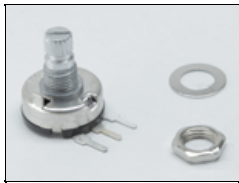

IMR-S60-230U
Imara S60 DMX Yoke Mount, Univ 230U

Spare Parts

1060034
Resvar 50K 0.1W Lnr Pcb
Knurl

1170005
Filter EMI 4A
120/250VAC w/ Wires

1270305
CT-Xlr-Panel-Male-5-Pin

1270325
CT-Xlr-Panel-Female-5-
Pin

1270383
IEC Screw Inlet
Fuseholder

1290013
SW-Toggle-Miniature-
SPDT-5A

1290023
SW-Wheel-3-Section-
w/Lens

1290060
Sw Toggle Mini SPDT 5A
PCB

1290063
Switch Rocker Oval SPST
10A 250V Red

1300020
FU-5X20-CER-Sloblow-
4A/250V for 1270383

1380014
Lampholder-Compact-
2G11

2240020
Knob T 1/4-28 X 1-5/8"
ST ZI Kino (+2000043)

2240023
Knob Rnd Collet 6mm X
14.5mm Blk

2240024
Knob Nut Cover 14.5mm
Blk

2240025
Knob Cap 14.5mm Yel
w/Whit Line

5010096
Yoke Bracket