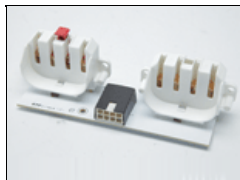

1270383
IEC Screw Inlet
Fuseholder

1290013
SW-Toggle-Miniature-
SPDT-5A

1290023
SW-Wheel-3-Section-
w/Lens

1290060
Sw Toggle Mini SPDT 5A
PCB

1290063
Switch Rocker Oval SPST
10A 250V Red

1300020
FU-5X20-CER-Sloblow-
4A/250V for 1270383

1380014
Lampholder-Compact-
2G11

2240020
Knob T 1/4-28 X 1-5/8"
ST ZI Kino (+2000043)

2240023
Knob Rnd Collet 6mm X
14.5mm Blk

2240024
Knob Nut Cover 14.5mm
Blk

2240025
Knob Cap 14.5mm Yel
w/Whit Line

5010096
Yoke Bracket

6800187
Imara Lampholder
Assembly

6800192
Imara S6/S60
Switch Control Board

6800199
DMX Motherboard-Imara

6800225
Pws 5V 4W

6800226
Dmx Jacks Connector
Back

6800524
DV4 Ballast Board

FRB-IM1
Imara Frame Bracket
Assembly #1

FRB-IM2
Imara Frame Bracket
Assembly #2

GFR-IM6
No longer available
Imara S60 Gel Frame

LVR-IM690
Imara S60
Louver/Honeycomb, 90°

PRT-SC300
Screws for Ballast/ DMX
Lid (100PK)

PWC-L12/230
IEC Lock Power Cable,
12ft 230VAC