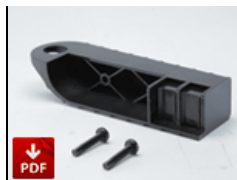

1380014
Lampholder-Compact-
2G11

2240020
Knob T 1/4-28 X 1-5/8"
ST ZI Kino (+2000043)

2240023
Knob Rnd Collet 6mm X
14.5mm Blk

2240024
Knob Nut Cover 14.5mm
Blk

2240025
Knob Cap 14.5mm Yel
w/Whit Line

5010096
Yoke Bracket

6800187
Imara Lampholder
Assembly

6800192
Imara S6/S60
Switch Control Board

6800199
DMX Motherboard-Imara

6800225
Pws 5V 4W

6800226
Dmx Jacks Connector
Back

6800524
DV4 Ballast Board

FRB-IM1
Imara Frame Bracket
Assembly #1

FRB-IM2
Imara Frame Bracket
Assembly #2

GFR-IM6
No longer available
Imara S60 Gel Frame

LVR-IM690
Imara S60
Louver/Honeycomb, 90°

PRT-SC300
Screws for Ballast/ DMX
Lid (100PK)

PWC-L12/230
IEC Lock Power Cable,
12ft 230VAC