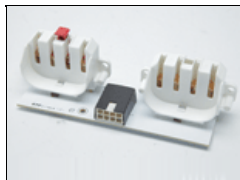

1270383
IEC Screw Inlet
Fuseholder

1290013
SW-Toggle-Miniature-
SPDT-5A

1290023
SW-Wheel-3-Section-
w/Lens

1290060
Sw Toggle Mini SPDT 5A
PCB

1290063
Switch Rocker Oval SPST
10A 250V Red

1300020
FU-5X20-CER-Sloblow-
4A/250V for 1270383

1380014
Lampholder-Compact-
2G11

2240020
Knob T 1/4-28 X 1-5/8"
ST ZI Kino (+2000043)

2240023
Knob Rnd Collet 6mm X
14.5mm Blk

2240024
Knob Nut Cover 14.5mm
Blk

2240025
Knob Cap 14.5mm Yel
w/Whit Line

5010096
Yoke Bracket

6800187
Imara Lampholder
Assembly

6800192
Imara S6/S60
Switch Control Board

6800199
DMX Motherboard-Imara

6800225
Pws 5V 4W

6800226
Dmx Jacks Connector
Back

6800524
DV4 Ballast Board

FRB-IM1
Imara Frame Bracket
Assembly #1

FRB-IM2
Imara Frame Bracket
Assembly #2

GFR-IM6
No longer available
Imara S60 Gel Frame

LVR-IM690
Imara S60
Louver/Honeycomb, 90°

PRT-SC300
Screws for Ballast/ DMX
Lid (100PK)

PWC-L12/120
IEC Lock Power Cable,
12ft 120VAC