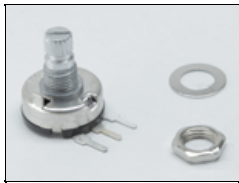

IMR-S60-120U
Imara S60 DMX Yoke Mount, Univ 120U

Spare Parts

1060034
Resvar 50K 0.1W Lnr Pcb
Knurl

1170005
Filter EMI 4A
120/250VAC w/ Wires

1270305
CT-Xlr-Panel-Male-5-Pin

1270325
CT-Xlr-Panel-Female-5-
Pin

1270383
IEC Screw Inlet
Fuseholder

1290013
SW-Toggle-Miniature-
SPDT-5A

1290023
SW-Wheel-3-Section-
w/Lens

1290060
Sw Toggle Mini SPDT 5A
PCB

1290063
Switch Rocker Oval SPST
10A 250V Red

1300020
FU-5X20-CER-Sloblow-
4A/250V for 1270383

1380014
Lampholder-Compact-
2G11

2240020
Knob T 1/4-28 X 1-5/8"
ST ZI Kino (+2000043)

2240023
Knob Rnd Collet 6mm X
14.5mm Blk

2240024
Knob Nut Cover 14.5mm
Blk

2240025
Knob Cap 14.5mm Yel
w/Whit Line

5010096
Yoke Bracket