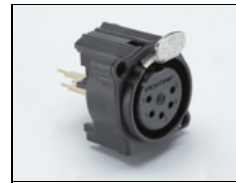

IMR-S60-120U
Imara S60 DMX Yoke Mount, Univ 120U

Spare Parts

1060034
Resvar 50K 0.1W Lnr Pcb
Knurl

1170005
Filter EMI 4A
120/250VAC w/ Wires

1270305
CT-Xlr-Panel-Male-5-Pin

1270325
CT-Xlr-Panel-Female-5-
Pin

1270383
IEC Screw Inlet
Fuseholder

1290013
SW-Toggle-Miniature-
SPDT-5A

1290023
SW-Wheel-3-Section-
w/Lens

1290060
Sw Toggle Mini SPDT 5A
PCB

1290063
Switch Rocker Oval SPST
10A 250V Red

1300020
FU-5X20-CER-Sloblow-
4A/250V for 1270383

1380014
Lampholder-Compact-
2G11

2240020
Knob T 1/4-28 X 1-5/8"
ST ZI Kino (+2000043)

2240023
Knob Rnd Collet 6mm X
14.5mm Blk

2240024
Knob Nut Cover 14.5mm
Blk

2240025
Knob Cap 14.5mm Yel
w/Whit Line

5010096
Yoke Bracket