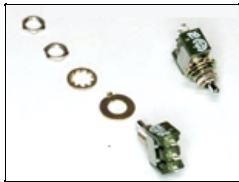

IMR-S60-120U
Imara S60 DMX Yoke Mount, Univ 120U

Spare Parts

1060034
Resvar 50K 0.1W Lnr Pcb
Knurl

1170005
Filter EMI 4A
120/250VAC w/ Wires

1270305
CT-Xlr-Panel-Male-5-Pin

1270325
CT-Xlr-Panel-Female-5-
Pin

1270383
IEC Screw Inlet
Fuseholder

1290013
SW-Toggle-Miniature-
SPDT-5A

1290023
SW-Wheel-3-Section-
w/Lens

1290060
Sw Toggle Mini SPDT 5A
PCB

1290063
Switch Rocker Oval SPST
10A 250V Red

1300020
FU-5X20-CER-Sloblow-
4A/250V for 1270383

1380014
Lampholder-Compact-
2G11

2240020
Knob T 1/4-28 X 1-5/8"
ST ZI Kino (+2000043)

2240023
Knob Rnd Collet 6mm X
14.5mm Blk

2240024
Knob Nut Cover 14.5mm
Blk

2240025
Knob Cap 14.5mm Yel
w/Whit Line

5010096
Yoke Bracket