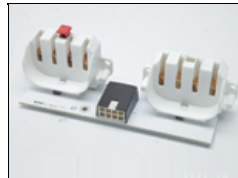

**1290013**  
SW-Toggle-Miniature-  
SPDT-5A

**1290023**  
SW-Wheel-3-Section-  
w/Lens

**1290060**  
Sw Toggle Mini SPDT 5A  
PCB

**1290063**  
Switch Rocker Oval SPST  
10A 250V Red

**1300022**  
FU-5X20-CER-SLOBLOW-  
6.3A/250V for 1270383

**1380014**  
Lampholder-Compact-  
2G11

**2240020**  
Knob T 1/4-28 X 1-5/8"  
ST ZI Kino (+2000043)

**2240023**  
Knob Rnd Collet 6mm X  
14.5mm Blk

**2240024**  
Knob Nut Cover 14.5mm  
Blk

**2240025**  
Knob Cap 14.5mm Yel  
w/Wht Line

**5010096**  
Yoke Bracket

**6800187**  
Imara Lampholder  
Assembly

**6800193**  
Imara S10/S100  
Switch Control Board.

**6800199**  
DMX Motherboard-Imara

**6800225**  
Pws 5V 4W

**6800226**  
Dmx Jacks Connector  
Back