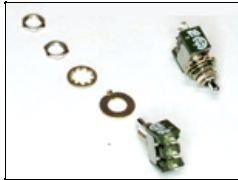

**IMR-S100P-230U**  
Imara S100 DMX Pole-Op, Univ 230U

## Spare Parts

**1060034**  
Resvar 50K 0.1W Lnr Pcb  
Knurl

**1170007**  
Filter EMI Round 16A  
120/250VAC

**1270305**  
CT-Xlr-Panel-Male-5-Pin

**1270325**  
CT-Xlr-Panel-Female-5-  
Pin

**1270383**  
IEC Screw Inlet  
Fuseholder

**1290013**  
SW-Toggle-Miniature-  
SPDT-5A

**1290023**  
SW-Wheel-3-Section-  
w/Lens

**1290060**  
Sw Toggle Mini SPDT 5A  
PCB

**1290063**  
Switch Rocker Oval SPST  
10A 250V Red

**1300022**  
FU-5X20-CER-SLOBLOW-  
6.3A/250V for 1270383

**1380014**  
Lampholder-Compact-  
2G11

**2240020**  
Knob T 1/4-28 X 1-5/8"  
ST ZI Kino (+2000043)

**2240023**  
Knob Rnd Collet 6mm X  
14.5mm Blk

**2240024**  
Knob Nut Cover 14.5mm  
Blk

**2240025**  
Knob Cap 14.5mm Yel  
w/Wht Line