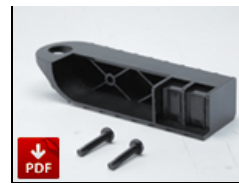

**5010096**  
Yoke Bracket

**6800187**  
Imara Lampholder  
Assembly

**6800193**  
Imara S10/S100  
Switch Control Board.

**6800199**  
DMX Motherboard-Imara

**6800225**  
Pws 5V 4W

**6800226**  
Dmx Jacks Connector  
Back

**6800524**  
DV4 Ballast Board

**7010023**  
**No longer available**  
Imara S10/S100  
Pole-Op Yoke Assembly

**FRB-IM1**  
Imara Frame Bracket  
Assembly #1

**FRB-IM2**  
Imara Frame Bracket  
Assembly #2