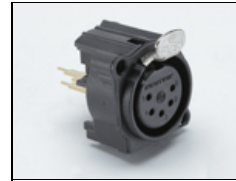

**IMR-S100P-230U**  
Imara S100 DMX Pole-Op, Univ 230U

## Spare Parts

**1060034**  
Resvar 50K 0.1W Lnr Pcb  
Knurl

**1170007**  
Filter EMI Round 16A  
120/250VAC

**1270305**  
CT-Xlr-Panel-Male-5-Pin

**1270325**  
CT-Xlr-Panel-Female-5-  
Pin

**1270383**  
IEC Screw Inlet  
Fuseholder

**1290013**  
SW-Toggle-Miniature-  
SPDT-5A

**1290023**  
SW-Wheel-3-Section-  
w/Lens

**1290060**  
Sw Toggle Mini SPDT 5A  
PCB

**1290063**  
Switch Rocker Oval SPST  
10A 250V Red

**1300022**  
FU-5X20-CER-SLOBLOW-  
6.3A/250V for 1270383