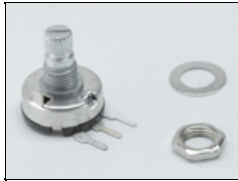

**IMR-S100P-230U**  
Imara S100 DMX Pole-Op, Univ 230U

## Spare Parts

**1060034**  
Resvar 50K 0.1W Lnr Pcb  
Knurl

**1170007**  
Filter EMI Round 16A  
120/250VAC

**1270305**  
CT-Xlr-Panel-Male-5-Pin

**1270325**  
CT-Xlr-Panel-Female-5-  
Pin

**1270383**  
IEC Screw Inlet  
Fuseholder

**1290013**  
SW-Toggle-Miniature-  
SPDT-5A

**1290023**  
SW-Wheel-3-Section-  
w/Lens

**1290060**  
Sw Toggle Mini SPDT 5A  
PCB

**1290063**  
Switch Rocker Oval SPST  
10A 250V Red

**1300022**  
FU-5X20-CER-SLOBLOW-  
6.3A/250V for 1270383

**GFR-IM10**  
Imara S100 Gel Frame

**LVR-IM1090**  
Imara S100  
Louver/Honeycomb, 90°

**PRT-SC300**  
Screws for Ballast/ DMX  
Lid (100PK)

**PWC-L12/230**  
IEC Lock Power Cable,  
12ft 230VAC

**Lamps:**