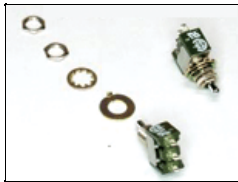

IMR-S100P-120U
Imara S100 DMX Pole-Op, Univ 120U

Spare Parts

1060034
Resvar 50K 0.1W Lnr Pcb
Knurl

1170007
Filter EMI Round 16A
120/250VAC

1270305
CT-Xlr-Panel-Male-5-Pin

1270325
CT-Xlr-Panel-Female-5-
Pin

1270383
IEC Screw Inlet
Fuseholder

1290013
SW-Toggle-Miniature-
SPDT-5A

1290023
SW-Wheel-3-Section-
w/Lens

1290060
Sw Toggle Mini SPDT 5A
PCB

1290063
Switch Rocker Oval SPST
10A 250V Red

1300022
FU-5X20-CER-SLOBLOW-
6.3A/250V for 1270383

1380014
Lampholder-Compact-
2G11

2240020
Knob T 1/4-28 X 1-5/8"
ST ZI Kino (+2000043)

2240023
Knob Rnd Collet 6mm X
14.5mm Blk

2240024
Knob Nut Cover 14.5mm
Blk

2240025
Knob Cap 14.5mm Yel
w/Wht Line

5010096
Yoke Bracket

FRB-IM1
Imara Frame Bracket
Assembly #1

FRB-IM2
Imara Frame Bracket
Assembly #2

GFR-IM10
Imara S100 Gel Frame

LVR-IM1090
Imara S100
Louver/Honeycomb, 90°

PRT-SC300
Screws for Ballast/ DMX
Lid (100PK)

PWC-L12/120
IEC Lock Power Cable,
12ft 120VAC