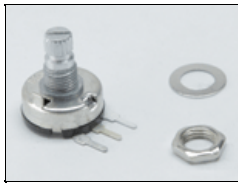

IMR-S100P-120U
Imara S100 DMX Pole-Op, Univ 120U

Spare Parts

1060034
Resvar 50K 0.1W Lnr Pcb
Knurl

1170007
Filter EMI Round 16A
120/250VAC

1270305
CT-Xlr-Panel-Male-5-Pin

1270325
CT-Xlr-Panel-Female-5-
Pin

1270383
IEC Screw Inlet
Fuseholder

1290013
SW-Toggle-Miniature-
SPDT-5A

1290023
SW-Wheel-3-Section-
w/Lens

1290060
Sw Toggle Mini SPDT 5A
PCB

1290063
Switch Rocker Oval SPST
10A 250V Red

1300022
FU-5X20-CER-SLOBLOW-
6.3A/250V for 1270383

1380014
Lampholder-Compact-
2G11

2240020
Knob T 1/4-28 X 1-5/8"
ST ZI Kino (+2000043)

2240023
Knob Rnd Collet 6mm X
14.5mm Blk

2240024
Knob Nut Cover 14.5mm
Blk

2240025
Knob Cap 14.5mm Yel
w/Wht Line

5010096
Yoke Bracket

FRB-IM1
Imara Frame Bracket
Assembly #1

FRB-IM2
Imara Frame Bracket
Assembly #2

GFR-IM10
Imara S100 Gel Frame

LVR-IM1090
Imara S100
Louver/Honeycomb, 90°

PRT-SC300
Screws for Ballast/ DMX
Lid (100PK)

PWC-L12/120
IEC Lock Power Cable,
12ft 120VAC