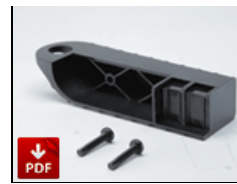

1380014
Lampholder-Compact-
2G11

2240020
Knob T 1/4-28 X 1-5/8"
ST ZI Kino (+2000043)

2240023
Knob Rnd Collet 6mm X
14.5mm Blk

2240024
Knob Nut Cover 14.5mm
Blk

2240025
Knob Cap 14.5mm Yel
w/Wht Line

5010096
Yoke Bracket

6800187
Imara Lampholder
Assembly

6800193
Imara S10/S100
Switch Control Board.

6800199
DMX Motherboard-Imara

6800225
Pws 5V 4W

6800226
Dmx Jacks Connector
Back

6800524
DV4 Ballast Board

7010023
No longer available
Imara S10/S100
Pole-Op Yoke Assembly

FRB-IM1
Imara Frame Bracket
Assembly #1

FRB-IM2
Imara Frame Bracket
Assembly #2

GFR-IM10
Imara S100 Gel Frame

LVR-IM1090
Imara S100
Louver/Honeycomb, 90°

PRT-SC300
Screws for Ballast/ DMX
Lid (100PK)

PWC-L12/120
IEC Lock Power Cable,
12ft 120VAC