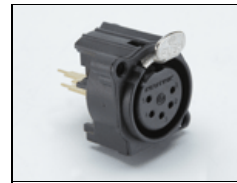

IMR-S100P-120U
Imara S100 DMX Pole-Op, Univ 120U

Spare Parts

1060034
Resvar 50K 0.1W Lnr Pcb
Knurl

1170007
Filter EMI Round 16A
120/250VAC

1270305
CT-Xlr-Panel-Male-5-Pin

1270325
CT-Xlr-Panel-Female-5-
Pin

1270383
IEC Screw Inlet
Fuseholder

1290013
SW-Toggle-Miniature-
SPDT-5A

1290023
SW-Wheel-3-Section-
w/Lens

1290060
Sw Toggle Mini SPDT 5A
PCB

1290063
Switch Rocker Oval SPST
10A 250V Red

1300022
FU-5X20-CER-SLOBLOW-
6.3A/250V for 1270383

1380014
Lampholder-Compact-
2G11

2240020
Knob T 1/4-28 X 1-5/8"
ST ZI Kino (+2000043)

2240023
Knob Rnd Collet 6mm X
14.5mm Blk

2240024
Knob Nut Cover 14.5mm
Blk

2240025
Knob Cap 14.5mm Yel
w/Wht Line

5010096
Yoke Bracket

FRB-IM1
Imara Frame Bracket
Assembly #1

FRB-IM2
Imara Frame Bracket
Assembly #2

GFR-IM10
Imara S100 Gel Frame

LVR-IM1090
Imara S100
Louver/Honeycomb, 90°

PRT-SC300
Screws for Ballast/ DMX
Lid (100PK)

PWC-L12/120
IEC Lock Power Cable,
12ft 120VAC