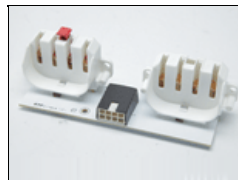

1270383
IEC Screw Inlet
Fuseholder

1290013
SW-Toggle-Miniature-
SPDT-5A

1290023
SW-Wheel-3-Section-
w/Lens

1290060
Sw Toggle Mini SPDT 5A
PCB

1290063
Switch Rocker Oval SPST
10A 250V Red

1300022
FU-5X20-CER-SLOBLOW-
6.3A/250V for 1270383

1380014
Lampholder-Compact-
2G11

2240020
Knob T 1/4-28 X 1-5/8"
ST ZI Kino (+2000043)

2240023
Knob Rnd Collet 6mm X
14.5mm Blk

2240024
Knob Nut Cover 14.5mm
Blk

2240025
Knob Cap 14.5mm Yel
w/Wht Line

5010096
Yoke Bracket

6800187
Imara Lampholder
Assembly

6800193
Imara S10/S100
Switch Control Board.

6800199
DMX Motherboard-Imara

6800225
Pws 5V 4W

6800226
Dmx Jacks Connector
Back

6800524
DV4 Ballast Board

7010023
No longer available
Imara S10/S100
Pole-Op Yoke Assembly

FRB-IM1
Imara Frame Bracket
Assembly #1

FRB-IM2
Imara Frame Bracket
Assembly #2

GFR-IM10
Imara S100 Gel Frame

LVR-IM1090
Imara S100
Louver/Honeycomb, 90°

PRT-SC300
Screws for Ballast/ DMX
Lid (100PK)

PWC-L12/120
IEC Lock Power Cable,
12ft 120VAC