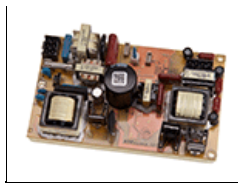

6800187
Imara Lampholder
Assembly

6800193
Imara S10/S100
Switch Control Board.

6800199
DMX Motherboard-Imara

6800225
Pws 5V 4W

6800226
Dmx Jacks Connector
Back

6800524
DV4 Ballast Board

7010023
No longer available
Imara S10/S100
Pole-Op Yoke Assembly

FRB-IM1
Imara Frame Bracket
Assembly #1

FRB-IM2
Imara Frame Bracket
Assembly #2

GFR-IM10
Imara S100 Gel Frame

LVR-IM1090
Imara S100
Louver/Honeycomb, 90°

PRT-SC300
Screws for Ballast/ DMX
Lid (100PK)

PWC-L12/120
IEC Lock Power Cable,
12ft 120VAC