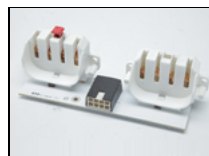

**1290013**  
SW-Toggle-Miniature-  
SPDT-5A

**1290023**  
SW-Wheel-3-Section-  
w/Lens

**1290060**  
Sw Toggle Mini SPDT 5A  
PCB

**1290063**  
Switch Rocker Oval SPST  
10A 250V Red

**1300022**  
FU-5X20-CER-SLOBLOW-  
6.3A/250V for 1270383

**1380014**  
Lampholder-  
Compact-2G11

**2240020**  
Knob T 1/4-28 X 1-5/8"  
ST ZI Kino (+2000043)

**2240023**  
Knob Rnd Collet 6mm X  
14.5mm Blk

**2240024**  
Knob Nut Cover 14.5mm  
Blk

**2240025**  
Knob Cap 14.5mm Yel  
w/Wht Line

**5010096**  
Yoke Bracket

**6800187**  
Imara Lampholder  
Assembly

**6800193**  
Imara S10/S100  
Switch Control Board.

**6800199**  
DMX Motherboard-Imara

**6800225**  
Pws 5V 4W

**6800226**  
Dmx Jacks Connector  
Back