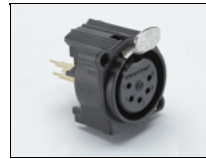

IMR-S100-120U
Imara S100 DMX Yoke Mount, Univ 120U

Spare Parts

1060034
Resvar 50K 0.1W Lnr Pcb
Knurl

1170007
Filter EMI Round 16A
120/250VAC

1270305
CT-Xlr-Panel-Male-5-Pin

1270325
CT-Xlr-Panel-
Female-5-Pin

1270383
IEC Screw Inlet
Fuseholder

1290013
SW-Toggle-Miniature-
SPDT-5A

1290023
SW-Wheel-3-Section-
w/Lens

1290060
Sw Toggle Mini SPDT 5A
PCB

1290063
Switch Rocker Oval SPST
10A 250V Red

1300022
FU-5X20-CER-SLOBLOW-
6.3A/250V for 1270383

1380014
Lampholder-
Compact-2G11

2240020
Knob T 1/4-28 X 1-5/8"
ST ZI Kino (+2000043)

2240023
Knob Rnd Collet 6mm X
14.5mm Blk

2240024
Knob Nut Cover 14.5mm
Blk

2240025
Knob Cap 14.5mm Yel
w/Whit Line

5010096
Yoke Bracket

FRB-IM2
Imara Frame Bracket
Assembly #2

GFR-IM10
Imara S100 Gel Frame
Assembly #2

LVR-IM1090
Imara S100
Louver/Honeycomb, 90°

PRT-SC300
Screws for Ballast/ DMX
Lid (100PK)

PWC-L12/120
IEC Lock Power Cable,
12ft 120VAC