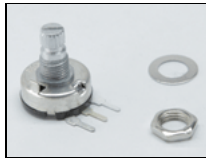

IMR-S100-120U
Imara S100 DMX Yoke Mount, Univ 120U

Spare Parts

1060034
Resvar 50K 0.1W Lnr Pcb
Knurl

1170007
Filter EMI Round 16A
120/250VAC

1270305
CT-Xlr-Panel-Male-5-Pin

1270325
CT-Xlr-Panel-
Female-5-Pin

1270383
IEC Screw Inlet
Fuseholder

1290013
SW-Toggle-Miniature-
SPDT-5A

1290023
SW-Wheel-3-Section-
w/Lens

1290060
Sw Toggle Mini SPDT 5A
PCB

1290063
Switch Rocker Oval SPST
10A 250V Red

1300022
FU-5X20-CER-SLOBLOW-
6.3A/250V for 1270383

1380014
Lampholder-
Compact-2G11

2240020
Knob T 1/4-28 X 1-5/8"
ST ZI Kino (+2000043)

2240023
Knob Rnd Collet 6mm X
14.5mm Blk

2240024
Knob Nut Cover 14.5mm
Blk

2240025
Knob Cap 14.5mm Yel
w/Whit Line

5010096
Yoke Bracket

FRB-IM2
Imara Frame Bracket
Assembly #2

GFR-IM10
Imara S100 Gel Frame
Assembly #2

LVR-IM1090
Imara S100
Louver/Honeycomb, 90°

PRT-SC300
Screws for Ballast/ DMX
Lid (100PK)

PWC-L12/120
IEC Lock Power Cable,
12ft 120VAC