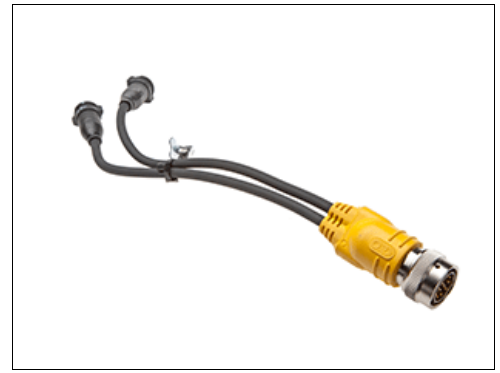

KINO FLO
Lighting Systems

2840 N. Hollywood Way
Burbank, CA U.S.A. 91505-1023
Tel: +1 (818) 767-6528
Fax : +1 (818) 767-7517
www.kinoflo.com

Spare Parts

PRT-LXF100
X08-F125 Female
Connector Assembly

HAR-FS2
FreeStyle T42/T22 Locking Harness