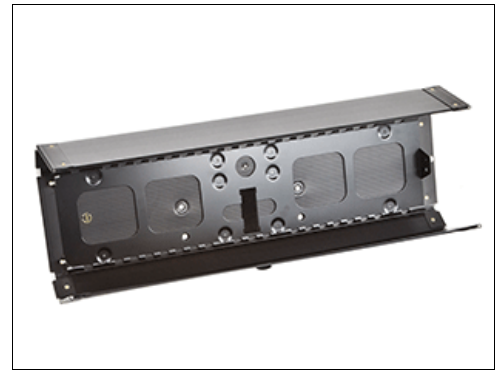

KINO FLO
Lighting Systems

2840 N. Hollywood Way
Burbank, CA U.S.A. 91505-1023
Tel: +1 (818) 767-6528
Fax : +1 (818) 767-7517
www.kinoflo.com

FIX-F31
FreeStyle 31 LED Fixture Shell Only

Spare Parts

2110012
Velcro Strap 1.5" x 16"
Blk