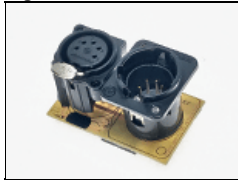

1270367
CT XLR Panel Male 3-Pin
Cup

1270375
CT-IEC Snap-In Inlet

1290068
Switch SPDT Lit Red
Green Graphic

1290069
SW SPST 5ESH965 Base

1290071
SW 5ESH965 Cap Red
15.0mm

1290072
SW 5ESH965 Cap Green
15.0mm

5340005

Diffuser Diva 41

6110114

Diva LED Controller
DC/DC Harness 4-Pin

6260038

Harness Diva 21/31/41

6800228

DMX Jacks - Isolated

6800235

LED Encoder

6800251

LED Controller w/ Timo
Antenna

6820002

LED Driver-150W Version
3

7010059

Diva 41 Yoke Assembly