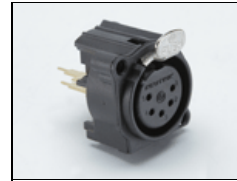

DIV-L41XYU
Diva-Lite 41 LED DMX Yoke Mount, Univ

Spare Parts

1160090
Ind Antenna Hinged
2.3DB 2.4GHz

1180069
PWS SL 39V/240W-
100/240VAC 3 x 5"

1270305
CT-Xlr-Panel-Male-5-Pin

1270325
CT-Xlr-Panel-Female-5-
Pin

1270367
CT XLR Panel Male 3-Pin
Cup

1270375
CT-IEC Snap-In Inlet

1290068
Switch SPDT Lit Red
Green Graphic

1290069
SW SPST 5ESH965 Base

1290071
SW 5ESH965 Cap Red
15.0mm

1290072
SW 5ESH965 Cap Green
15.0mm

1290073
SW 5ESH965 Cap Black
15.0mm

1290075
Switch Power Cap Only

1300019
Fuse 5x20 Cer Slowblow
3.15A/250V for 1320015

1320015
Fuseholder Screw Mount
5X20-0.187 Slot

1400003
LED 41 Platen

2240020
Knob T 1/4-28 X 1-5/8"
ST ZI Kino (+2000043)