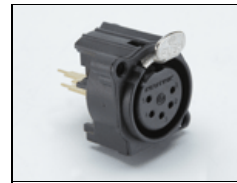

DIV-L31XCU
Diva-Lite 31 LED DMX Center Mount, Univ

Spare Parts

1160090
Ind Antenna Hinged
2.3DB 2.4GHz

1180069
PWS SL 39V/240W-
100/240VAC 3 x 5"

1270305
CT-Xlr-Panel-Male-5-Pin

1270325
CT-Xlr-Panel-Female-5-
Pin

1270367
CT XLR Panel Male 3-Pin
Cup

1270375
CT-IEC Snap-In Inlet

1290068
Switch SPDT Lit Red
Green Graphic

1290069
SW SPST 5ESH965 Base

1290071
SW 5ESH965 Cap Red
15.0mm

1290072
SW 5ESH965 Cap Green
15.0mm

1290073
SW 5ESH965 Cap Black
15.0mm

1290075
Switch Power Cap Only

1300019
Fuse 5x20 Cer Slowblow
3.15A/250V for 1320015

1320015
Fuseholder Screw Mount
5X20-0.187 Slot

1400008
LED 31 Platen

2010020
Bolt Hex-Head Steel 1/4-
20 X2.75" BZ