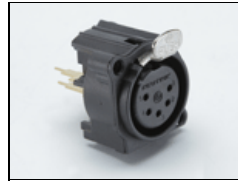

DIV-L30X-120U
Diva-Lite 30 LED DMX, Univ 120U

Spare Parts

1160090
Ind Antenna Hinged
2.3DB 2.4GHz

1270305
CT-Xlr-Panel-Male-5-Pin

1270325
CT-Xlr-Panel-Female-5-Pin

1270367
CT XLR Panel Male 3-Pin
Cup

1270375
CT-IEC Snap-In Inlet
Cup

1290068
Switch SPDT Lit Red
Green Graphic

1290069
SW SPST 5ESH965 Base

1290071
SW 5ESH965 Cap Red
15.0mm

1290072
SW 5ESH965 Cap Green
15.0mm

1290073
SW 5ESH965 Cap Black
15.0mm

1290075
Switch Power Cap Only

1300019
Fuse 5x20 Cer Slowblow
3.15A/250V for 1320015

1320015
Fuseholder Screw Mount
5X20-0.187 Slot

1400008
Diva/Select 30 Platen

2010020
Bolt Hex-Head Steel 1/4-
20 X2.75" BZ

2240013
Knob T 3/8-16 X 1-1/4"
ST ZI "Kino"