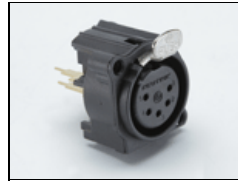

DIV-L20X-230U
Diva-Lite 20 LED DMX, Univ 230U

Spare Parts

1160090
Ind Antenna Hinged
2.3DB 2.4GHz

1270305
CT-Xlr-Panel-Male-5-Pin

1270325
CT-Xlr-Panel-Female-5-Pin

1270367
CT XLR Panel Male 3-Pin
Cup

1270375
CT-IEC Snap-In Inlet
Cup

1290068
Switch SPDT Lit Red
Green Graphic

1290069
SW SPST 5ESH965 Base

1290071
SW 5ESH965 Cap Red
15.0mm

1290072
SW 5ESH965 Cap Green
15.0mm

1290073
SW 5ESH965 Cap Black
15.0mm

1290075
Switch Power Cap Only

1300019
Fuse 5x20 Cer Slowblow
3.15A/250V for 1320015

1320015
Fuseholder Screw Mount
5X20-0.187 Slot

1400007
Diva/Select 20 Platen

2010020
Bolt Hex-Head Steel 1/4-
20 X2.75" BZ

2240013
Knob T 3/8-16 X 1-1/4"
ST ZI "Kino"