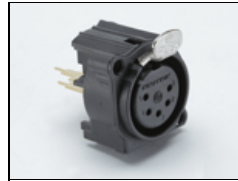

DIV-L20X-120U
Diva-Lite 20 LED DMX, Univ 120U

Spare Parts

1160090
Ind Antenna Hinged
2.3DB 2.4GHz

1270305
CT-Xlr-Panel-Male-5-Pin

1270325
CT-Xlr-Panel-Female-5-Pin

1270367
CT XLR Panel Male 3-Pin Cup

1270375
CT-IEC Snap-In Inlet Cup

1290068
Switch SPDT Lit Red
Green Graphic

1290069
SW SPST 5ESH965 Base

1290071
SW 5ESH965 Cap Red
15.0mm

1290072
SW 5ESH965 Cap Green
15.0mm

1290073
SW 5ESH965 Cap Black
15.0mm

1290075
Switch Power Cap Only

1300019
Fuse 5x20 Cer Slowblow
3.15A/250V for 1320015

1320015
Fuseholder Screw Mount
5X20-0.187 Slot

1400007
Diva/Select 20 Platen

2010020
Bolt Hex-Head Steel 1/4-
20 X2.75" BZ

2240013
Knob T 3/8-16 X 1-1/4"
ST ZI "Kino"