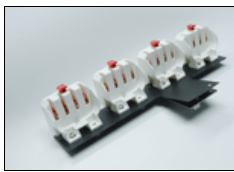

6800160
Diva-Lite 415 Lamp Holder
PCB Assy