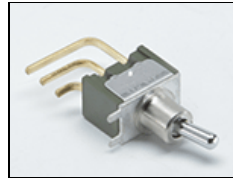

DIV-415-120U
Diva-Lite 415, Univ 120U

Spare Parts

1060034
Resvar 50K 0.1W Lnr Pcb
Knurl

1230032
Power Cord-Inline Switch
16ft, 120VAC

1290060
Sw Toggle Mini SPDT 5A
PCB

1300019
FU-5X20-CER-Sloblow-
3.15A/250V for 1320015

1320015
Fuseholder Screw Mount
5X20-0.187 Slot

1380004
Lampholder-Compact-
2G11 "DIVA"

2010020
Bolt Hex-Head Steel
1/4-20 X2.75" BZ

2240013
Knob T 3/8-16 X 1-1/4"
ST ZI "Kino"

2240017
Knob Lever 1/4-20 X 2.56
/53 Series

2240023
Knob Rnd Collet 6mm X
14.5mm Blk

2240024
Knob Nut Cover 14.5mm
Blk

2240025
Knob Cap 14.5mm Yel w/
Wht Line

2240029
Knob T 1/4-20 #10
Kino Mount (wing)

5260063
No longer available
Kino Mount #10
Loose Jaw