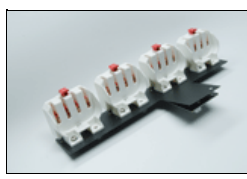

6800160
Diva-Lite 401 Lamp Holder
PCB Assy