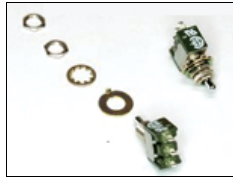

DIV-401-120
Diva-Lite 401, 120VAC

Spare Parts

1230032
Power Cord-Inline Switch
16ft, 120VAC

1290013
Toggle Switch Miniature-
SPDT-5A

1300019
FU-5X20-CER-Sloblow-
3.15A/250V for 1320014

1320014
Fuseholder Panel Mount
5X20 Lopro Snapin

1380004
Lampholder-Compact-
2G11 "DIVA"

2010020
Bolt Hex-Head Steel
1/4-20 X2.75" BZ

2240013
Knob T 3/8-16 X 1-1/4"
ST ZI "Kino"

2240017
Knob Lever 1/4-20 X 2.56
/53 Series

2240023
Knob Rnd Collet 6mm X
14.5mm Blk

2240024
Knob Nut Cover 14.5mm
Blk

2240025
Knob Cap 14.5mm Yel w/
Wht Line

2240029
Knob T 1/4-20 #10
Kino Mount (wing)

5260063
No longer available
Kino Mount #10
Loose Jaw

6610026
Compact QT
2X54W/120vac-Dim