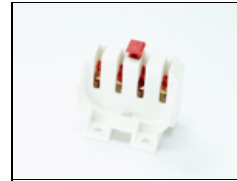

DIV-400-230U
Diva-Lite 400, Univ 230U

Spare Parts

1230033
Power Cord-Inline Switch
16ft, 230VAC. Replace w/
same.

1290005
No longer available
SW-Rocker-Inline-DPST-
10A-250V-Lit

1290016
SW-Toggle-Miniature-
DPDT-6A

1380004
Lampholder-Compact-
2G11 "DIVA"

2010020
Bolt Hex-Head Steel 1/4-
20 X2.75" BZ

2240013
Knob T 3/8-16 X 1-1/4"
ST ZI "Kino"

2240017
Knob Lever 1/4-20 X
2.56 /53 Series

2240023
Knob Rnd Collet 6mm X
14.5mm Blk

1 of 3

2240024
Knob Nut Cover 14.5mm
Blk

2 of 3

2240025
Knob Cap 14.5mm Yel w/
Wht Line

3 of 3

2240029
Knob T 1/4-20 #10
Kino Mount (wing)

5260063
No longer available
Kino Mount #10
Loose Jaw

6070045
No longer available
Diva (Univ) Pws -Power
Adapter. Used in Rev A-E
when replacing Pws
6600032 w/ 6800066