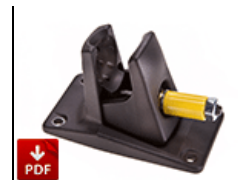

PRT-M10Y
Kino #10 Mount Kit-Yellow