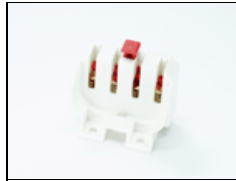

DIV-400-230
Diva-Lite 400, 230VAC

Spare Parts

1290005
No longer available
SW-Rocker-Inline-DPST-
10A-250V-Lit

1290013
Toggle Switch Miniature-
SPDT-5A

1380004
Lampholder-Compact-
2G11 "DIVA"

2010020
Bolt Hex-Head Steel 1/4-
20 X2.75" BZ

2240013
Knob T 3/8-16 X 1-1/4"
ST ZI "Kino"

2240017
Knob Lever 1/4-20 X
2.56 /53 Series

2240023
Knob Rnd Collet 6mm X
14.5mm Blk

2240024
Knob Nut Cover 14.5mm
Blk

2240025
Knob Cap 14.5mm Yel w/
Wht Line

2240029
Knob T 1/4-20 #10
Kino Mount (wing)