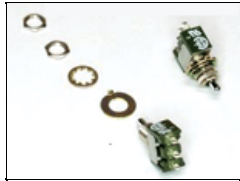

DIV-400-230
Diva-Lite 400, 230VAC

Spare Parts

1290005
No longer available
SW-Rocker-Inline-DPST-
10A-250V-Lit

1290013
Toggle Switch Miniature-
SPDT-5A

1380004
Lampholder-Compact-
2G11 "DIVA"

2010020
Bolt Hex-Head Steel 1/4-
20 X2.75" BZ

2240013
Knob T 3/8-16 X 1-1/4"
ST ZI "Kino"

2240017
Knob Lever 1/4-20 X
2.56 /53 Series

2240023
Knob Rnd Collet 6mm X
14.5mm Blk

2240024
Knob Nut Cover 14.5mm
Blk

2240025
Knob Cap 14.5mm Yel w/
Wht Line

2240029
Knob T 1/4-20 #10
Kino Mount (wing)

GFR-D4
Diva-Lite 401 Gel Frame

LVR-D490-P
Diva-Lite 401 Louver/HP
90° (Replaces LVR-D4-S)

MTP-LB
Kino 41 Lollipop w/ Baby
Receiver (16mm)

MTP-LBC
Kino 41 Lollipop w/ Baby
Receiver Curve (16mm)

PRT-FHD4
Diva-Lite 401 Fixture
Silver Conduit (4PK)