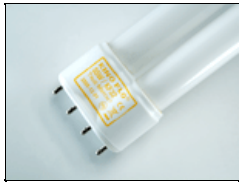

PRT-M10Y
Kino #10 Mount Kit-Yellow

PRT-M11SY
Kino #10 Mount Spacer w/ Spring Assembly

PRT-SC100
Screws for Ballast Lid (100PK)

Lamps:

55C-K32
55W Kino KF32 Compact

55C-K55
55W Kino KF55 Compact