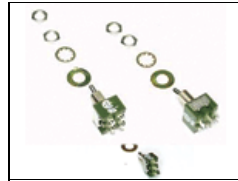

DIV-400-120U/JP
Diva-Lite 400, Univ 120U Japan

Spare Parts

1230032
Power Cord-Inline Switch
16ft, 120VAC. Replace w/
same.

1290005
No longer available
SW-Rocker-Inline-DPST-
10A-250V-Lit

1290016
SW-Toggle-Miniature-
DPDT-6A

1380004
Lampholder-Compact-
2G11 "DIVA"

2010020
Bolt Hex-Head Steel 1/4-
20 X2.75" BZ

2240013
Knob T 3/8-16 X 1-1/4"
ST ZI "Kino"

2240017
Knob Lever 1/4-20 X
2.56 /53 Series

2240023
Knob Rnd Collet 6mm X
14.5mm Blk

1 of 3

2240024
Knob Nut Cover 14.5mm
Blk

2 of 3

2240025
Knob Cap 14.5mm Yel w/
Wht Line

3 of 3

2240029
Knob T 1/4-20 #10
Kino Mount (wing)

5260063
No longer available
Kino Mount #10
Loose Jaw

6070045
No longer available
Diva (Univ) Pws -Power
Adapter. Used in Rev A-E
when replacing Pws
6600032 w/ 6800066