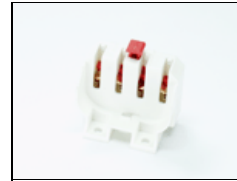

DIV-400-120U/JP
Diva-Lite 400, Univ 120U Japan

Spare Parts

1230032
Power Cord-Inline Switch
16ft, 120VAC. Replace w/
same.

1290005
No longer available
SW-Rocker-Inline-DPST-
10A-250V-Lit

1290016
SW-Toggle-Miniature-
DPDT-6A

1380004
Lampholder-Compact-
2G11 "DIVA"

2010020
Bolt Hex-Head Steel 1/4-
20 X2.75" BZ

2240013
Knob T 3/8-16 X 1-1/4"
ST ZI "Kino"

2240017
Knob Lever 1/4-20 X
2.56 /53 Series

2240023
Knob Rnd Collet 6mm X
14.5mm Blk

1 of 3

2240024
Knob Nut Cover 14.5mm
Blk

2 of 3

2240025
Knob Cap 14.5mm Yel w/
Wht Line

3 of 3

2240029
Knob T 1/4-20 #10
Kino Mount (wing)

5260063
No longer available
Kino Mount #10
Loose Jaw

6070045
No longer available
Diva (Univ) Pws -Power
Adapter. Used in Rev A-E
when replacing Pws
6600032 w/ 6800066