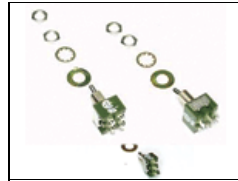

DIV-400-120U
Diva-Lite 400 Univ, 120U

Spare Parts

1230032
Power Cord-Inline Switch
16ft, 120VAC. Replace w/
same.

1290005
No longer available
SW-Rocker-Inline-DPST-
10A-250V-Lit

1290016
SW-Toggle-Miniature-
DPDT-6A

1380004
Lampholder-Compact-
2G11 "DIVA"

2010020
Bolt Hex-Head Steel 1/4-
20 X2.75" BZ

2240013
Knob T 3/8-16 X 1-1/4"
ST ZI "Kino"

2240017
Knob Lever 1/4-20 X
2.56 /53 Series

2240023
Knob Rnd Collet 6mm X
14.5mm Blk

1 of 3

2240024
Knob Nut Cover 14.5mm
Blk

2 of 3

2240025
Knob Cap 14.5mm Yel w/
Wht Line

3 of 3

2240029
Knob T 1/4-20 #10
Kino Mount (wing)

5260063
No longer available
Kino Mount #10
Loose Jaw

6070045
No longer available
Diva (Univ) Pws -Power
Adapter. Used in Rev A-E
when replacing Pws
6600032 w/ 6800066