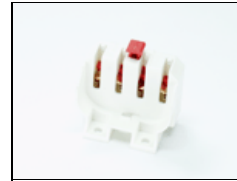

DIV-400-120U
Diva-Lite 400 Univ, 120U

Spare Parts

1230032
Power Cord-Inline Switch
16ft, 120VAC. Replace w/
same.

1290005
No longer available
SW-Rocker-Inline-DPST-
10A-250V-Lit

1290016
SW-Toggle-Miniature-
DPDT-6A

1380004
Lampholder-Compact-
2G11 "DIVA"

2010020
Bolt Hex-Head Steel 1/4-
20 X2.75" BZ

2240013
Knob T 3/8-16 X 1-1/4"
ST ZI "Kino"

2240017
Knob Lever 1/4-20 X
2.56 /53 Series

2240023
Knob Rnd Collet 6mm X
14.5mm Blk

1 of 3

2240024
Knob Nut Cover 14.5mm
Blk

2 of 3

2240025
Knob Cap 14.5mm Yel w/
Wht Line

3 of 3

2240029
Knob T 1/4-20 #10
Kino Mount (wing)

5260063
No longer available
Kino Mount #10
Loose Jaw

6070045
No longer available
Diva (Univ) Pws -Power
Adapter. Used in Rev A-E
when replacing Pws
6600032 w/ 6800066